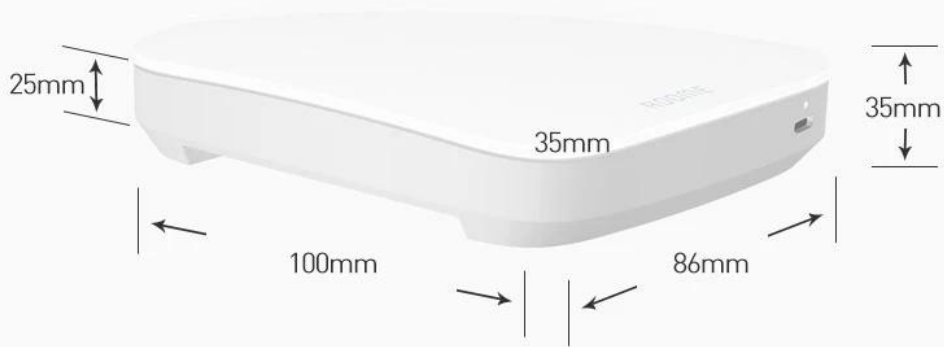

Good life starts with ZigBee

Product parameters

switch type	There must be a zero line at the WiFi direct connection switch
Panel form	Capacitive touch and blue indicator
weight	170g
control mode	App remote control, local touch control AI intelligent speaker control
Shell material	PC flame retardant material
input voltage	100Vac~240Vac
ZigBee networking	Self contained gateway