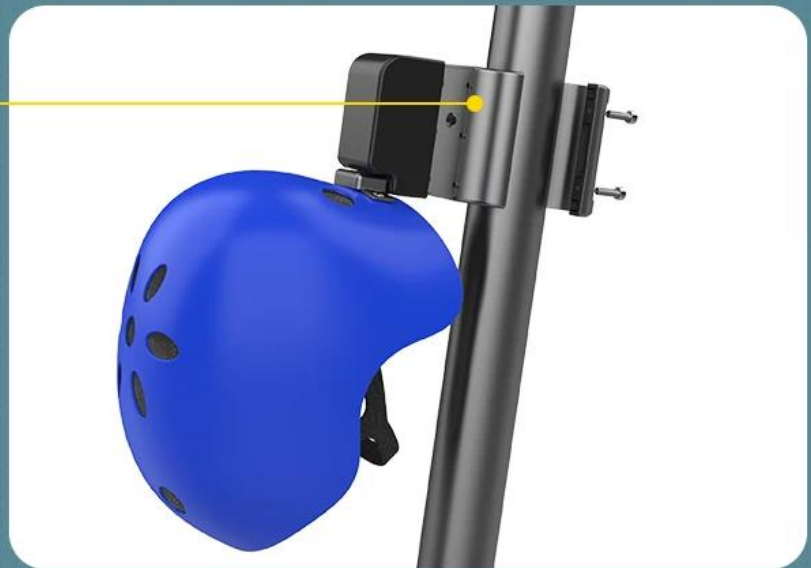

IOT version: Use UART communication wire connect with IOT, IOT can control lock status.

Bluetooth version: Add suitable bracket, connect with phone app via BLE, App remote control lock status.