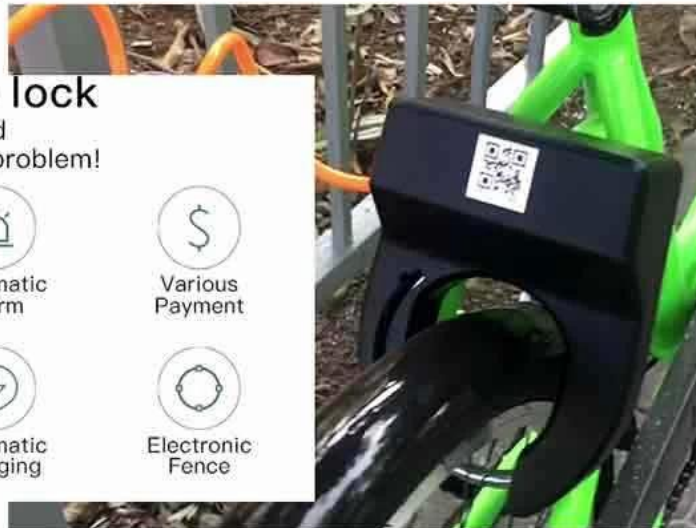

# MAIN FUNCTIONS

Bluetooth connection to unlock

Color to choose

- Black
- Blue
- Green
- Yellow

## The chain bike lock

is designed and supplied to solving the last mile problem!

Precise Location

Automatic Alarm

Various Payment

Parking Area Recommendation

Automatic Charging

Electronic Fence

## How it works

Bluetooth connection to unlock

APP upload lock ID number to the server

Lock unlock the lock after the completion of the successful return to the server, the server began billing

After the end of the ride, the user manually lock, lock upload lock information to the service station, the end of billing and deduction.