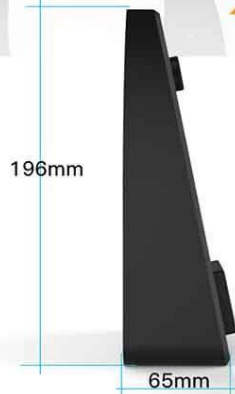

DESIGN & COLOR  
can be customized

WEIGHT

Weight: 1.2KG