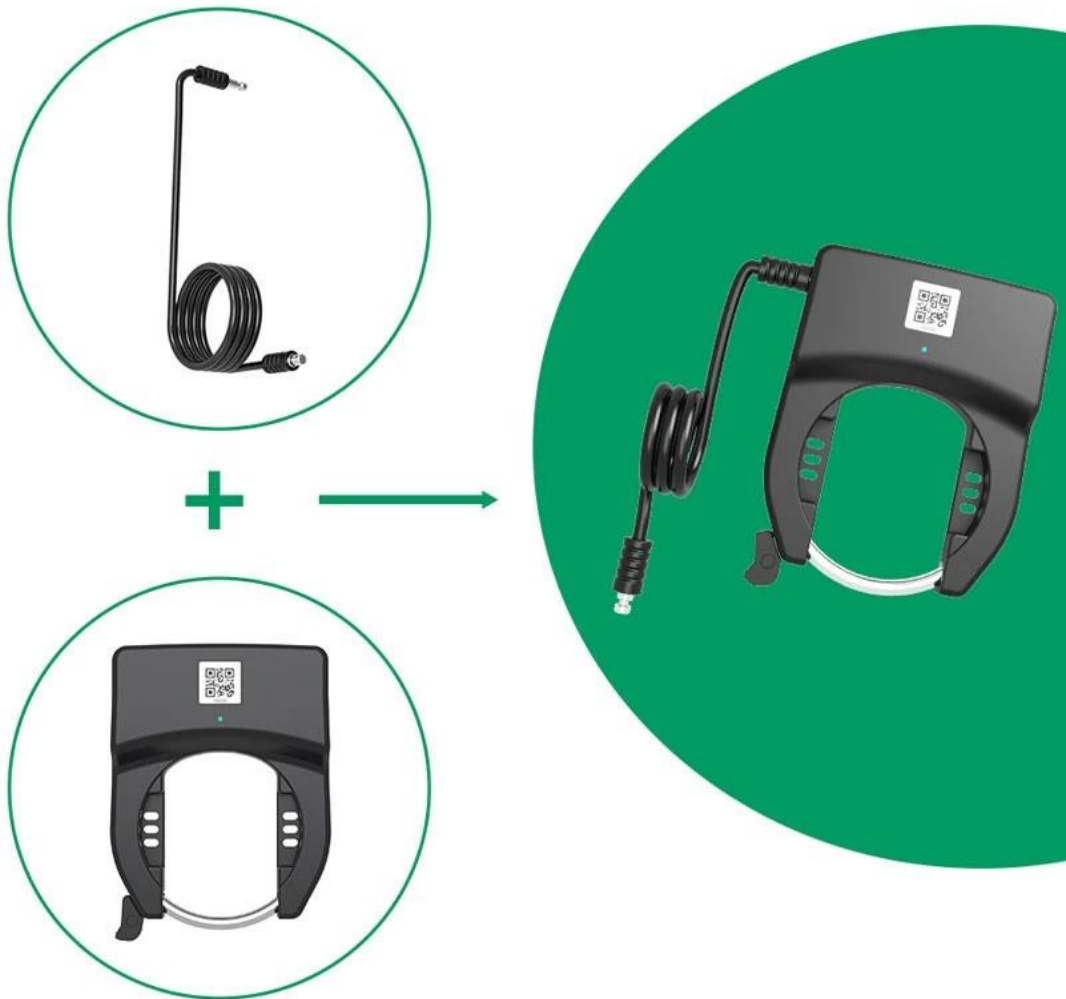

Horseshoe lock+
cable lock
2 in 1

Multiple location
accurate and
stable

Alloy material

IPX7
waterproof

4G communication
real-time
transmission

10mm lock
shackle
Anti-shear

Smart bike lock+cable 2 in 1 design

BIKE LOCK
EBIKE LOCK

Horseshoe lock is the main, steel cable lock as an auxiliary,
suitable for bicycle, ebike and other models locking and fixing

Use cable lock to lock the bike

Double lock, security upgrade