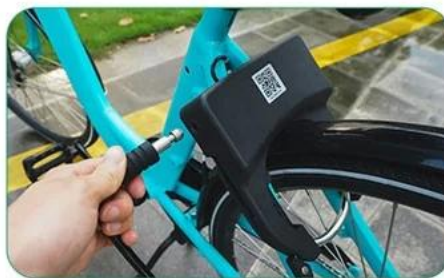

Horseshoe lock+
cable lock
2 in 1

Multiple location
accurate and
stable

Alloy material

IPX7
waterproof

4G communication
real-time
transmission

10mm lock
shackle
Anti-shear

Smart bike lock+cable 2 in 1 design

BIKE LOCK
EBIKE LOCK

Horseshoe lock is the main, steel cable lock as an auxiliary,
suitable for bicycle, ebike and other models locking and fixing

Use cable lock to lock the bike

Double lock, security upgrade