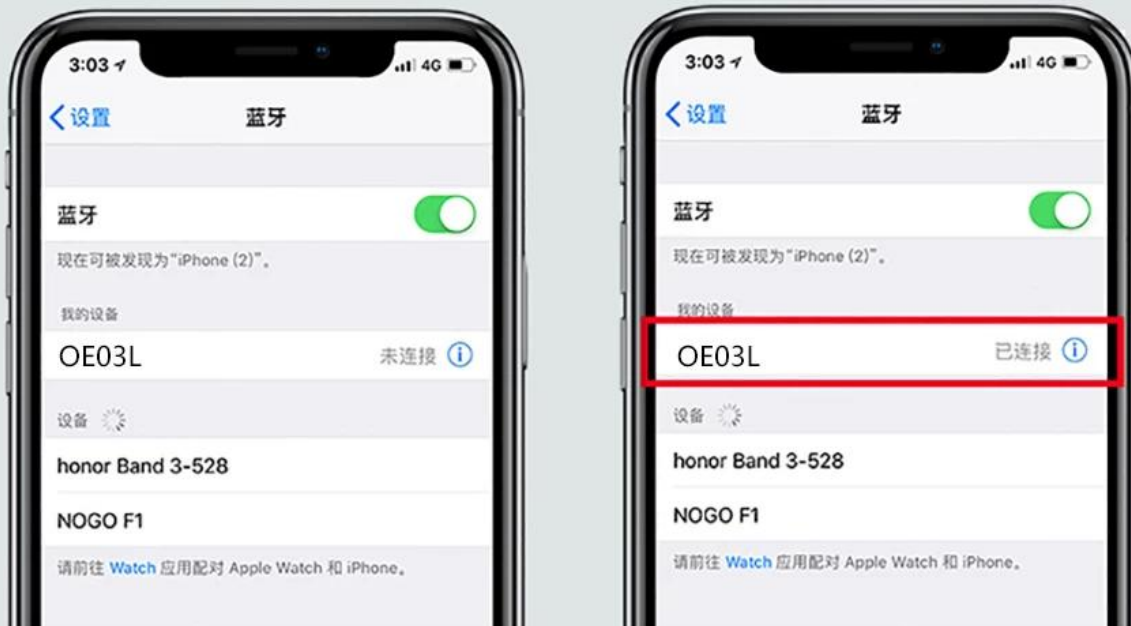

PRODUCT PAIRING

DETAILED STEPS

First step : Open the charging box and take out the man-machine. The headset will turn on automatically with a beep sound and the left and right headsets will automatically pair

Second step : Turn on Bluetooth on your phone, search for Bluetooth device "OE03L", and connect for the first time
Manual operation required, 4 beeps will sound after successful connection
Turn on Bluetooth on your phone, search for Bluetooth device "OE03L", and connect for the first time
Manual operation required, 4 beeps will sound after successful connection

3 minutes without power on,
it will automatically shut down

OE03L