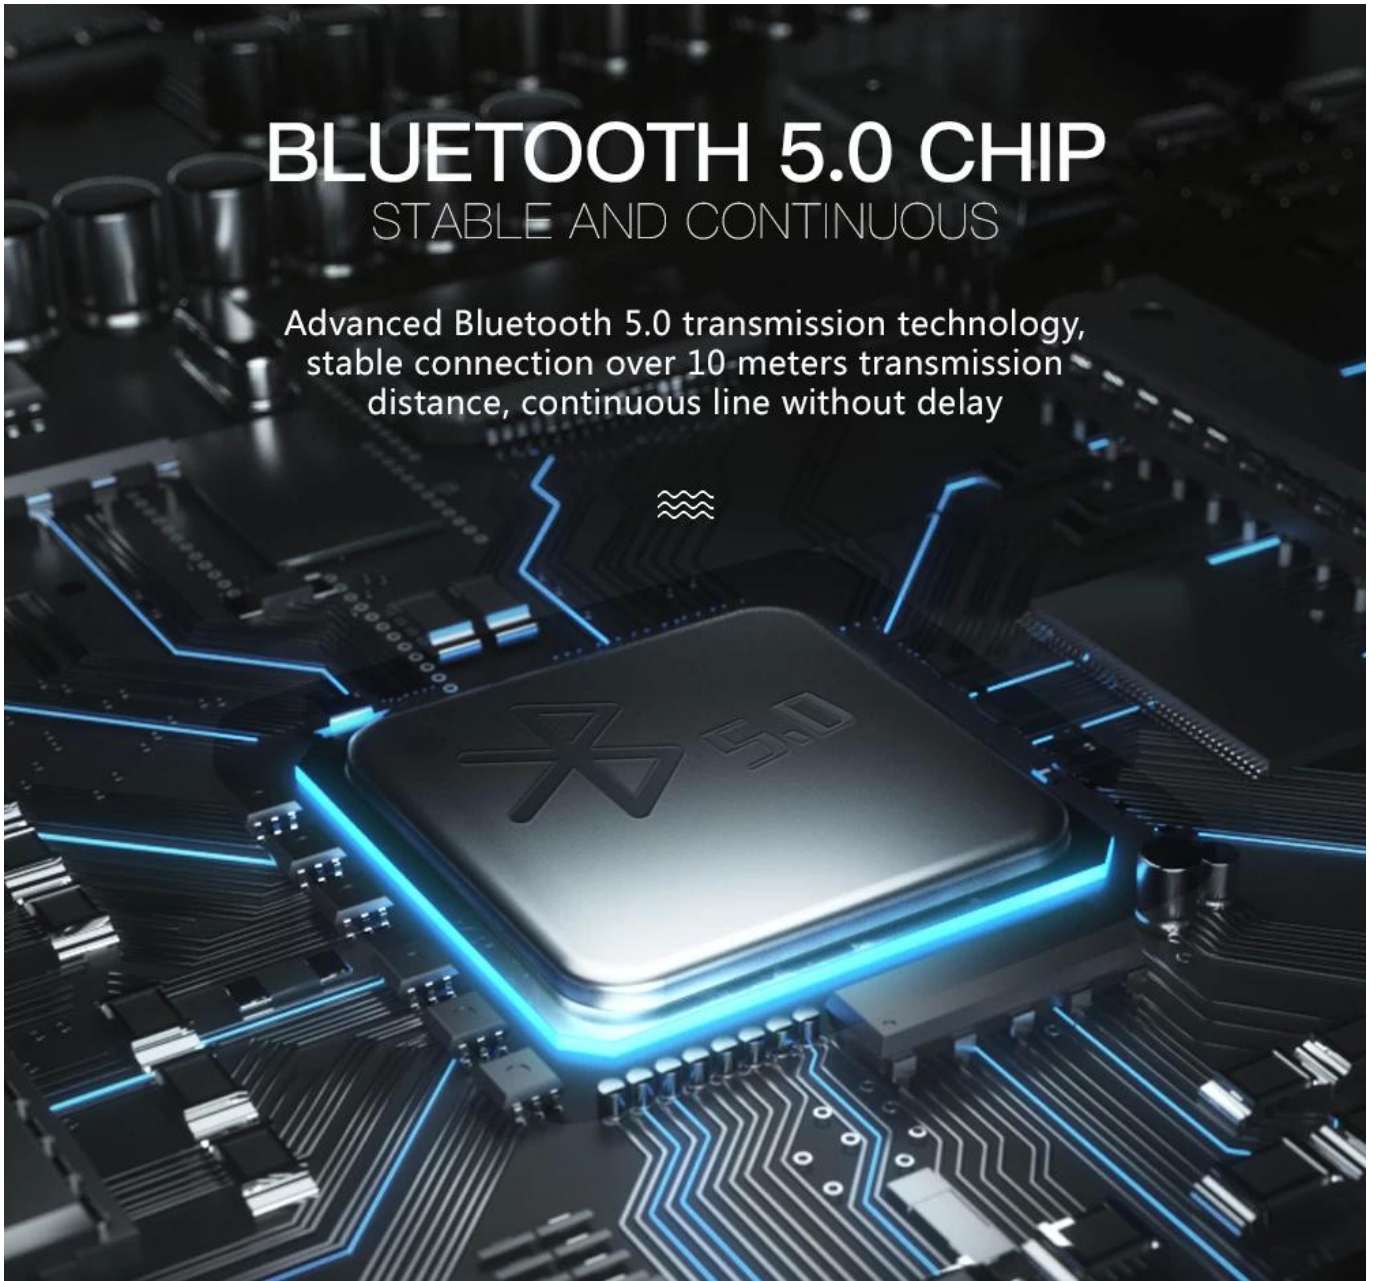

# BLUETOOTH 5.0 CHIP

STABLE AND CONTINUOUS

Advanced Bluetooth 5.0 transmission technology,  
stable connection over 10 meters transmission  
distance, continuous line without delay