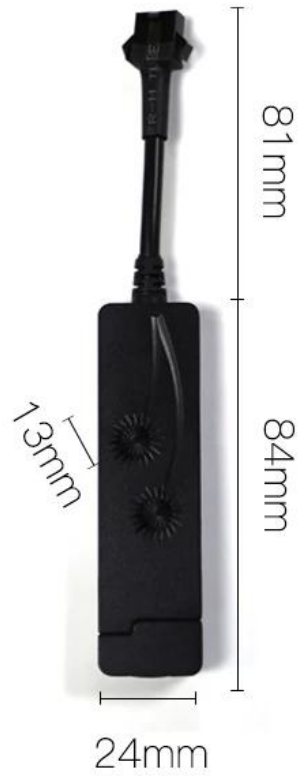

Small size (similar as lighter),
easy to install.