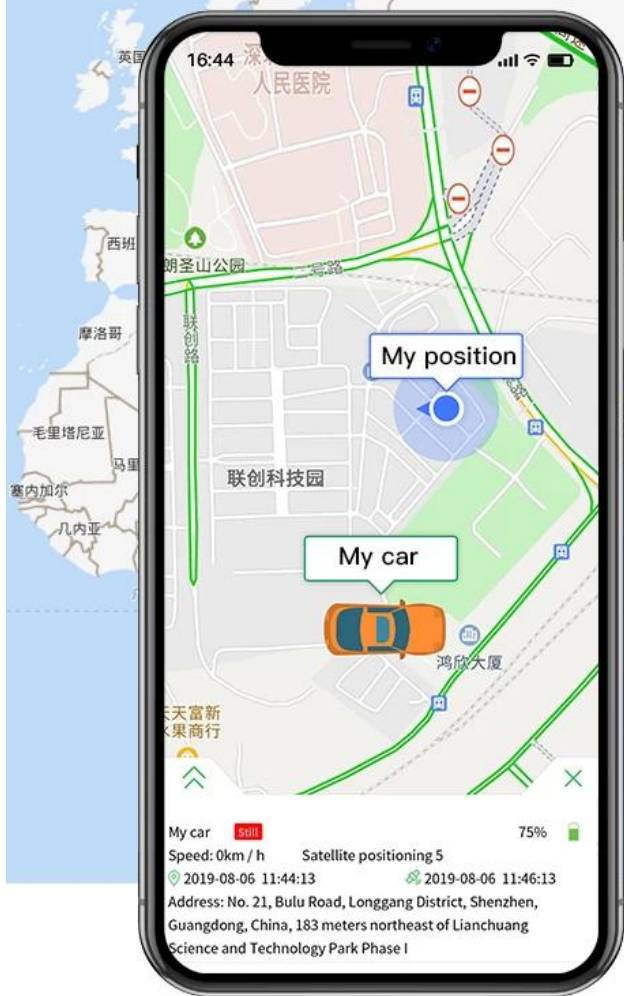

Small size (similar as lighter),
easy to install.

Widely used

KM-02 is a GPS locator specially designed for mortgage, guarantee and leasing companies. The latest upgraded version, compact host, GPS second positioning, precise positioning, installation concealment, anti-tampering, has been widely used in various industries of vehicles.

Remote power off function

The GPS locator is very powerful. It can not only locate the position of the vehicle, but also remotely control the fuel and electric function of the car. It can also vibrate the alarm and monitor the vehicle to achieve uniform management of the vehicle.

Real-time positioning function

My car 50% 75%
Speed: 0km/h Satellite positioning 5
2019-08-06 11:44:13 2019-08-06 11:46:13
Address: No. 21, Bulu Road, Longgang District, Shenzhen, Guangdong, China, 183 meters northeast of Lianchuang Science and Technology Park Phase I