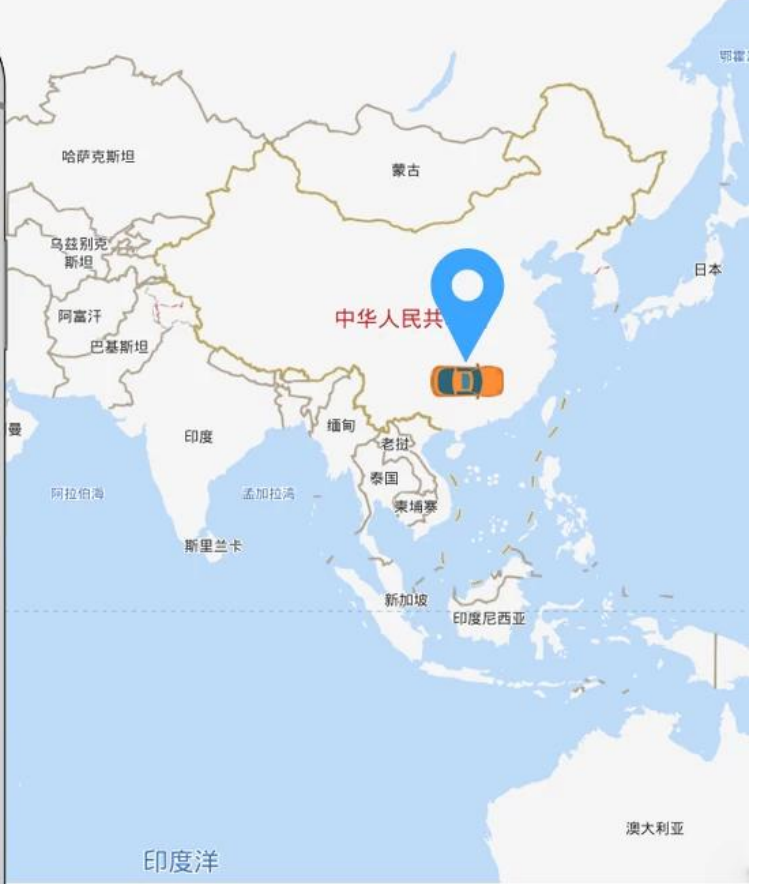

Small size (similar as lighter),
easy to install.

Widely used

KM-02 is a GPS locator specially designed for mortgage, guarantee and leasing companies. The latest upgraded version, compact host, GPS second positioning, precise positioning, installation concealment, anti-tampering, has been widely used in various industries of vehicles.

Real-time positioning function

My car 50% 75%
Speed: 0km/h Satellite positioning 5
2019-08-06 11:44:13 2019-08-06 11:46:13
Address: No. 21, Bulu Road, Longgang District, Shenzhen, Guangdong, China, 183 meters northeast of Lianchuang Science and Technology Park Phase I