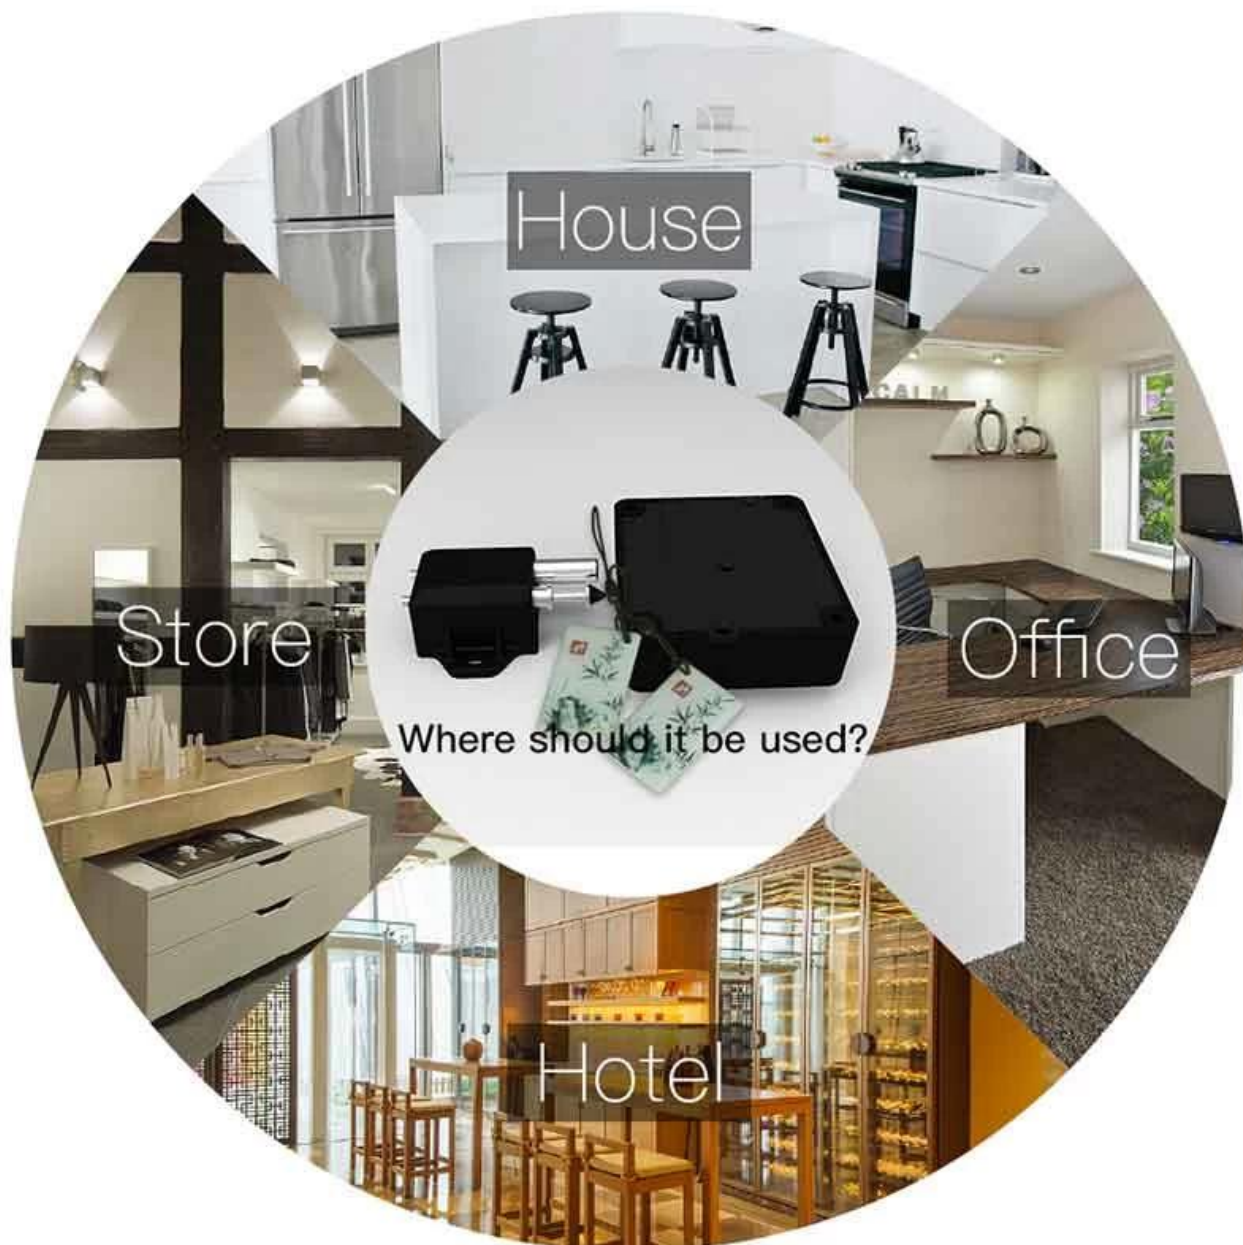

House

Store

Office

Where should it be used?

Hotel