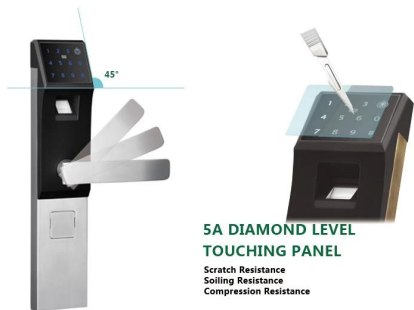

UNLOCK WAYS

Standard Unlock ways:Fingerprint+ Password+ ID Card /Card-Mobile Card+ Keys