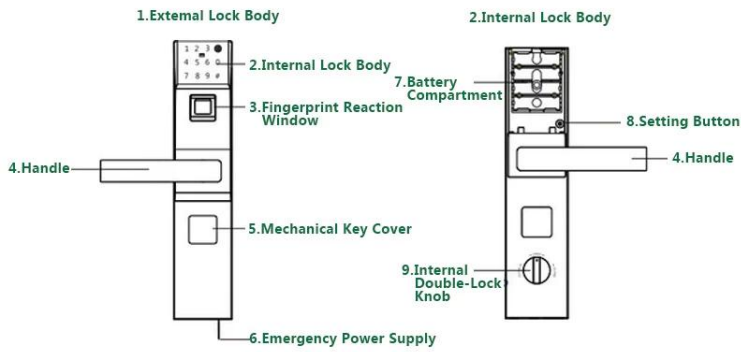

 **FINGERPRINT PASSWORD  
DIGITAL DOOR LOCK**

1. Hotel sensor card password series and Fingerprint-password series. Choused freely as per customer' s requirement.  
 2. Work with smart home perfectly. Use zigbee, 485 protocol, on/off and so on.

3. Can open from different direction, left, right, inside, outside.  
 4. Can exchanged with traditional lock body directly.

**UNLOCK WAYS**

Standard Unlock ways:Fingerprint+ Password+ ID Card /Card-Mobile Card+ Keys

Extra unlock ways:APP+ Remote Control+ Network

**5A DIAMOND LEVEL TOUCHING PANEL**  
 Scratch Resistance  
 Soiling Resistance  
 Compression Resistance

**ALL HARDWARE CONFIGURATION IS THE BEST**

Original Chip  
 +Swisse FPC  
 +Blue Ray