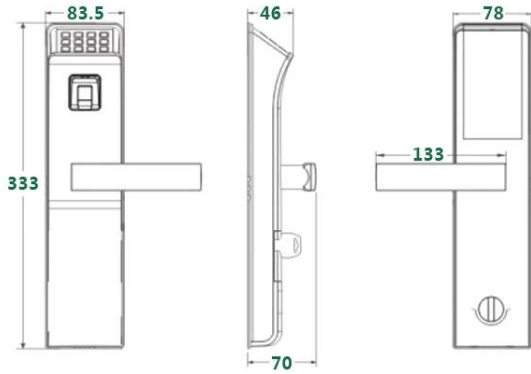

 **FINGERPRINT PASSWORD  
DIGITAL DOOR LOCK**

1. Hotel sensor card password series and Fingerprint-password series. Choused freely as per customer' s requirement.  
 2. Work with smart home perfectly. Use zigbee, 485 protocol, on/off and so on.

3. Can open from different direction, left, right, inside, outside.  
 4. Can exchanged with traditional lock body directly.

**UNLOCK WAYS**

Standard Unlock ways:Fingerprint+ Password+ ID Card /Card-Mobile Card+ Keys