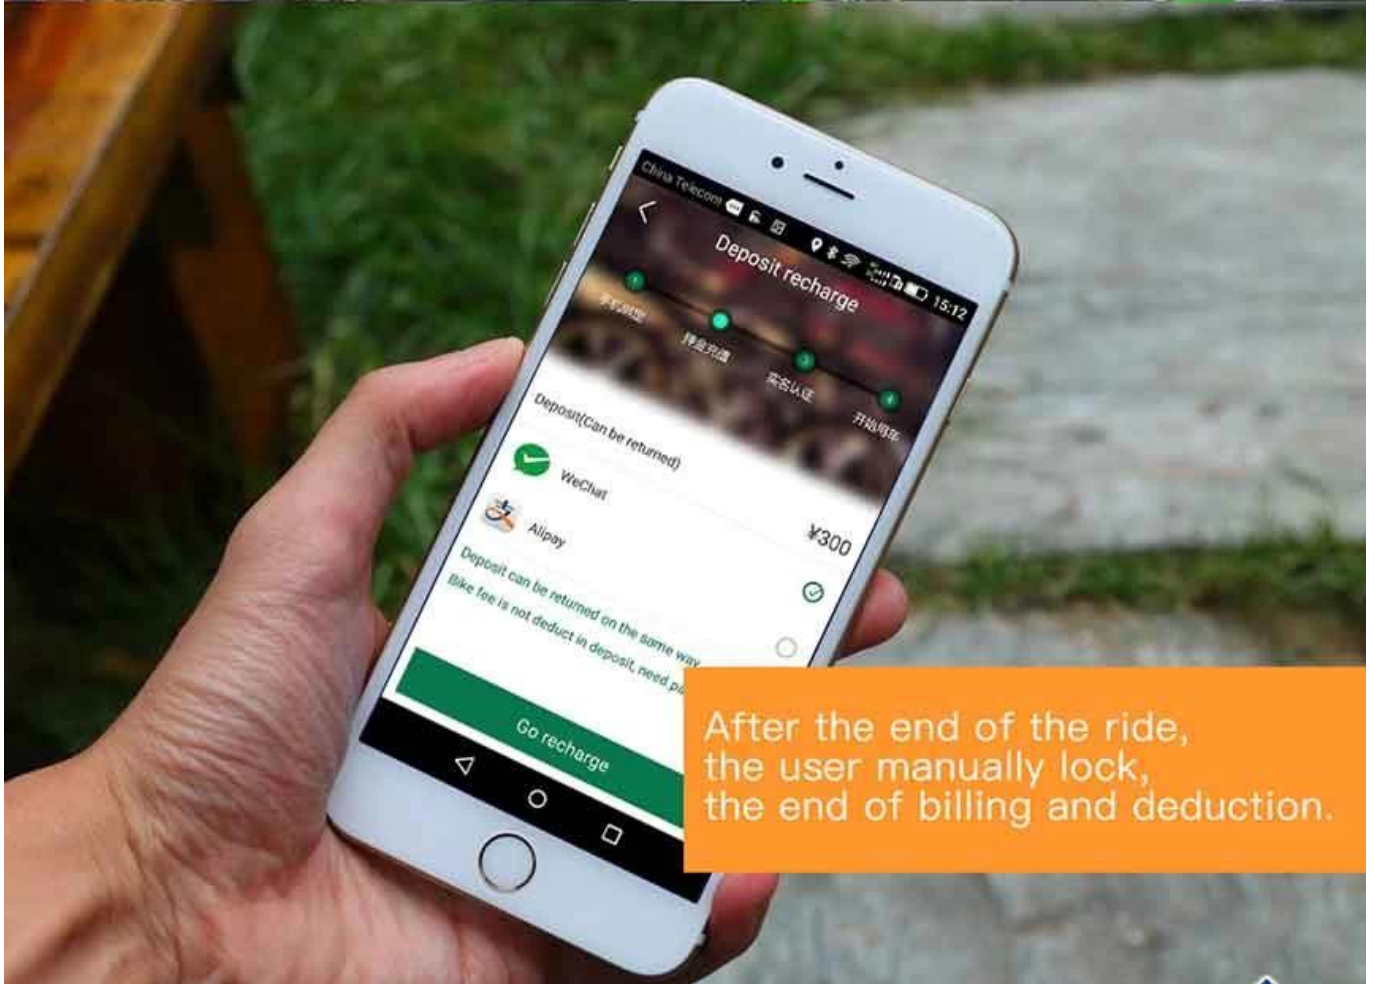

*Product Display*

Chain

# GPS+GPRS

Precision positioning via communication base, GPS, and Wi-Fi signal in GSM communication network

GPS Positioning

Automatic & scan code to unlock

IP6 Waterproof

Stable & Durable hardware

OTA

Efficient Unlocking

GPS positioning, reporting real-time timing information

Lock unlock the lock after the completion of the successful return to the server, the server began billing

After the end of the ride, the user manually lock, the end of billing and deduction.