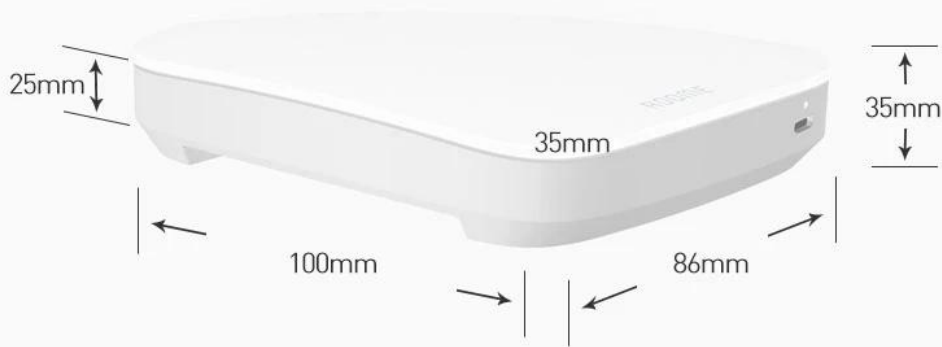

Good life starts with ZigBee

Product parameters

switch type	There must be a zero line at the WiFi direct connection switch
Panel form	Capacitive touch and blue indicator
weight	170g
control mode	App remote control, local touch control AI intelligent speaker control
Shell material	PC flame retardant material
input voltage	100Vac~240Vac
ZigBee networking	Self contained gateway