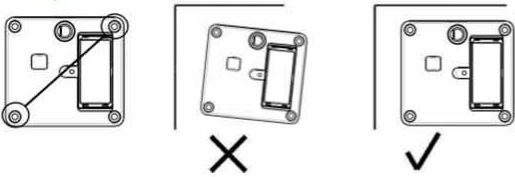

## WORKING ANGLE

Choose an appropriate installation angle as the actual situation of your cabinet.

90° installation

180° installation

**3** The lock can only be installed the materials like wood, plastic and non-magnetic materials that a maximum thickness of 25mm.

**4** When you pulled up two pairs of screw, you need to check the position correct and must make the necessary adjustment before fixing up the screws.