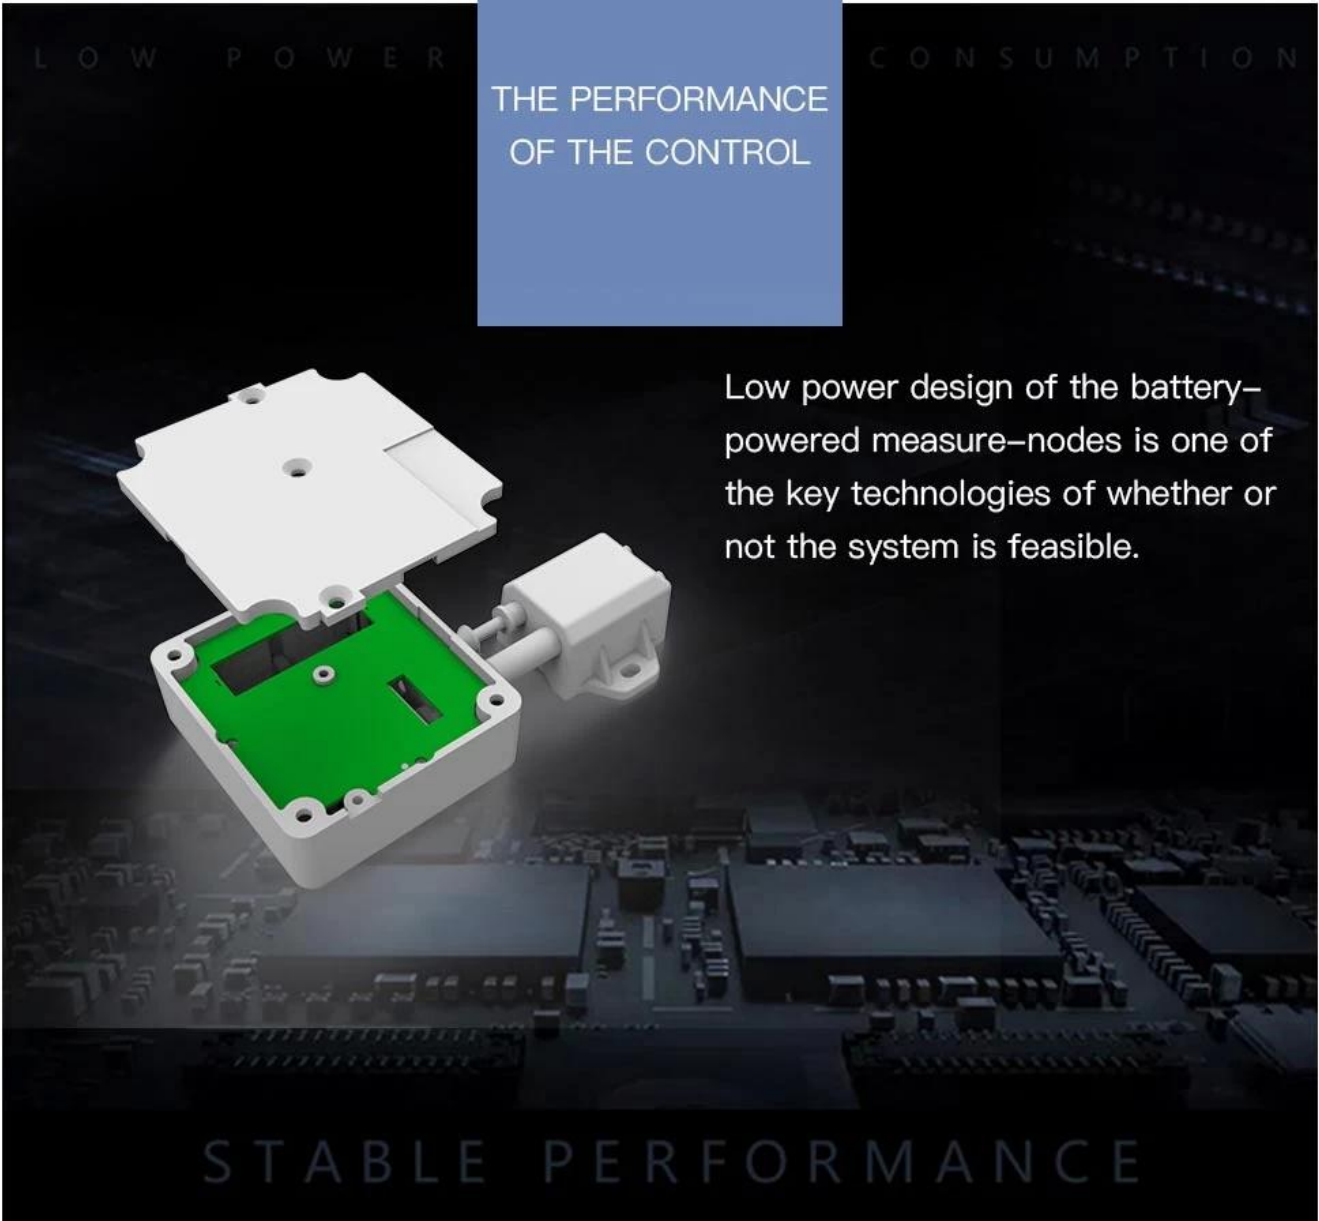

L O W P O W E R

C O N S U M P T I O N

THE PERFORMANCE
OF THE CONTROL

Low power design of the battery-powered measure-nodes is one of the key technologies of whether or not the system is feasible.

STABLE PERFORMANCE