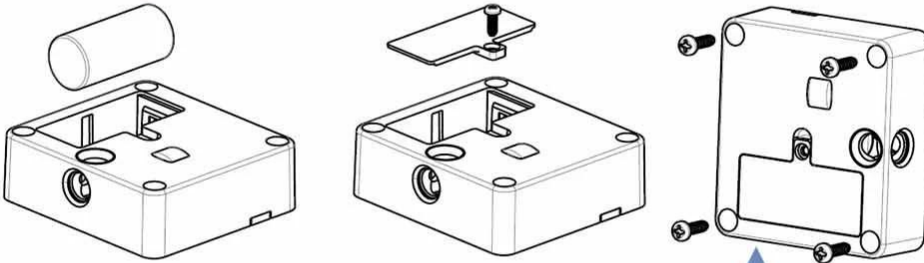

## WORKING ANGLE

Choose an appropriate installation angle as the actual situation of your cabinet.

90° installation

180° installation

# Installation

**1** The lock will be activated by SONY or Panasonic battery CR123A, 3V,1400mAh. Also, make sure the electrode is correct. When the battery is installed, the lock beeps.

**2** Before install, please test the master with lock and unlock function normally.

**3** The lock can only be installed the materials like wood, plastic and non-magnetic materials that a maximum thickness of 25mm.

**4** When you pulled up two pairs of screw, you need to check the position correct and must make the necessary adjustment before fixing up the screws.