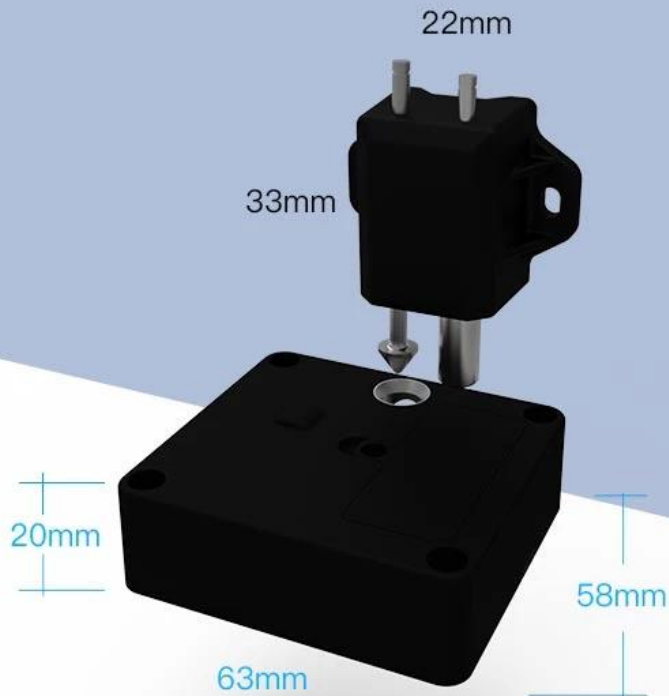

Technology specifications

Size	63mmX58mmX20mm
Weight	55g (without battery)
Environment temperature	0° ~ +60° C
Humidity	20% ~ 75% relative humidity, no condensation
Battery	CR123A, 3V, Lithium battery
Battery lifespan	1 year or 1000 unlocking times
Bluetooth	Radio distance 10meters
Operation way APP	smart phone number registration account

● PRODUCT SPECIFICATIONS

Marca	Ômni
Nome	Bloqueio de gaveta / Bloqueio de armário / Bloqueio de sensor eletrônico
Material	Material de proteção ambiental ABS
Características do produto	Impermeável / umidade / alta temperatura / anticorrosivo
Tamanho	62 x 57 x 20 mm
Peso (sem bateria)	52g
Número de usuários	até 45 usuários
Formas abertas	App para abrir a porta
Vida útil do produto	Abra pelo menos 100.000 vezes
Âmbito de aplicação	gavetas, armários de guarda-roupa, etc. portas abertas abertas ou duplas simples

● CUSTOM QUESTION