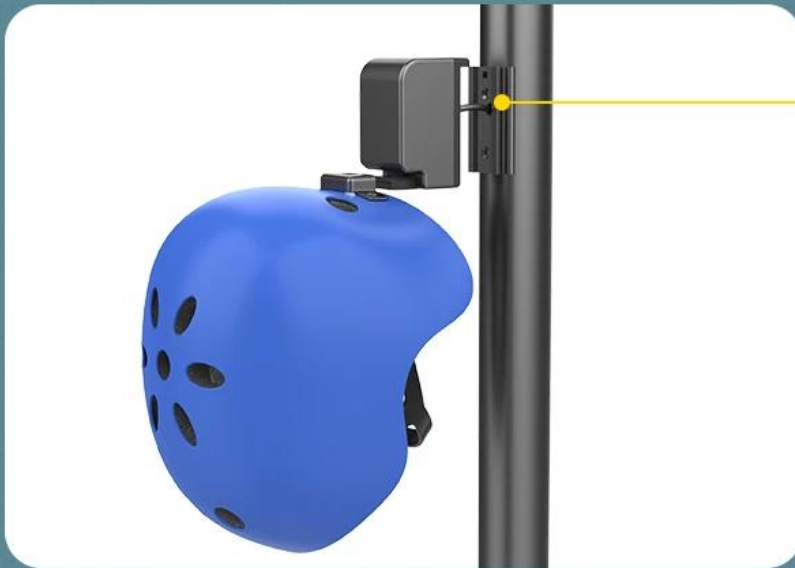

2 OPTIONS FOR SWITCH

Bluetooth Unlock
by Mobile APP

IOT Switch Lock
with Serial port

IOT version: Use UART communication wire connect with IOT, IOT can control lock status.

Bluetooth version: Add suitable bracket, connect with phone app via BLE, App remote control lock status.

Helmets hang with rope
disorderly, easy to drop
and crash

Helmets with mechanical
locks, poor efficiency with
manually unlock

VS

Omni's helmet

Helmet fixed on tub, Wiring hidden, Aesthetic and minimalist design, Bluetooth wireless connection, APP switch lock/unlock, one-stop easily to manage