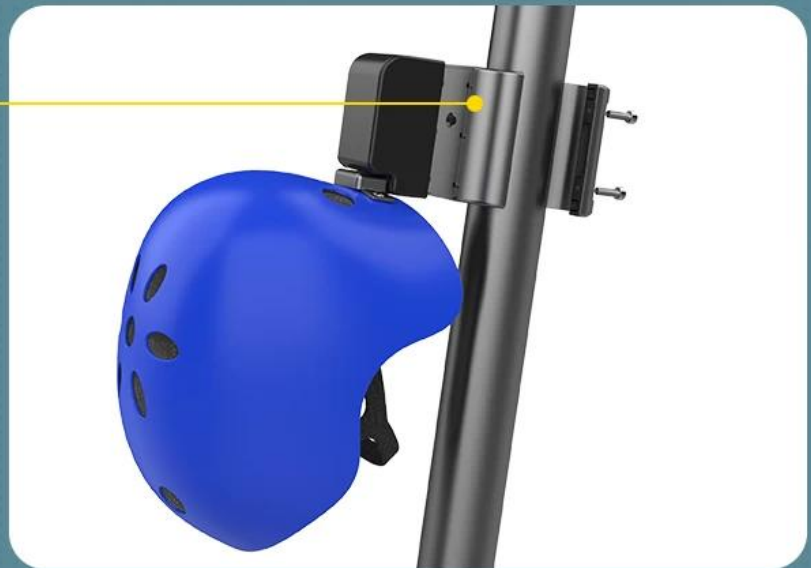

2 OPTIONS FOR SWITCH

Bluetooth Unlock
by Mobile APP

IOT Switch Lock
with Serial port

IOT version: Use UART communication wire connect with IOT, IOT can control lock status.

Bluetooth version: Add suitable bracket, connect with phone app via BLE, App remote control lock status.

Helmets hang with rope
disorderly, easy to drop
and crash

Helmets with mechanical
locks, poor efficiency with
manually unlock

VS

Omni's helmet

Helmet fixed on tub, Wiring hidden, Aesthetic and minimalist design, Bluetooth wireless connection, APP switch lock/unlock, one-stop easily to manage