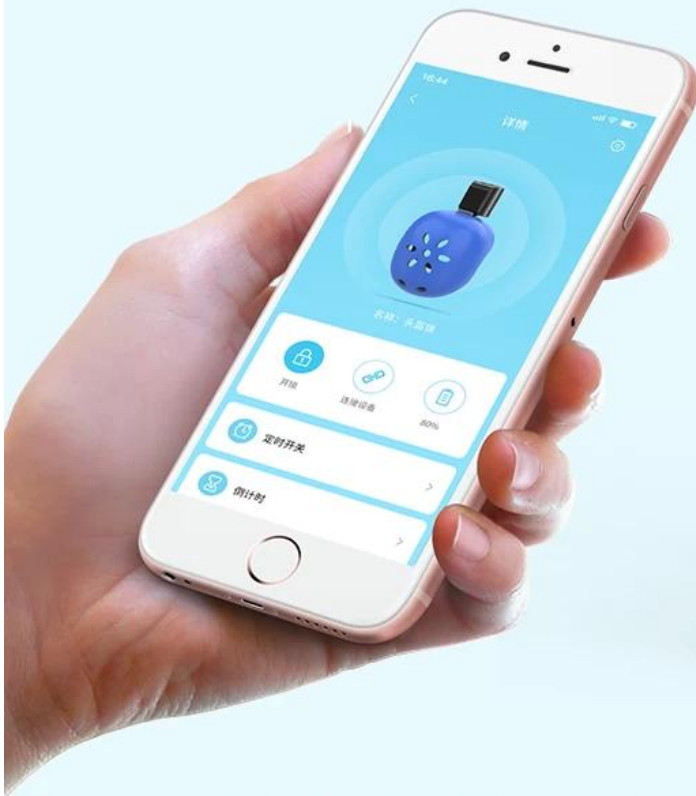

Helmets hang with rope
disorderly, easy to drop
and crash

Helmets with mechanical
locks, poor efficiency with
manually unlock

VS

Omni's helmet

Helmet fixed on tub, Wiring hidden, Aesthetic and minimalist design, Bluetooth wireless connection, APP switch lock/unlock, one-stop easily to manage