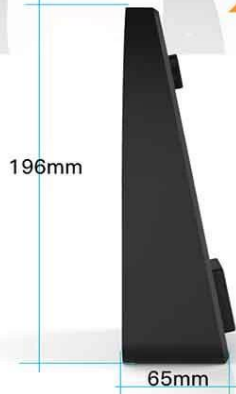

WEIGHT

Weight: 1.2KG