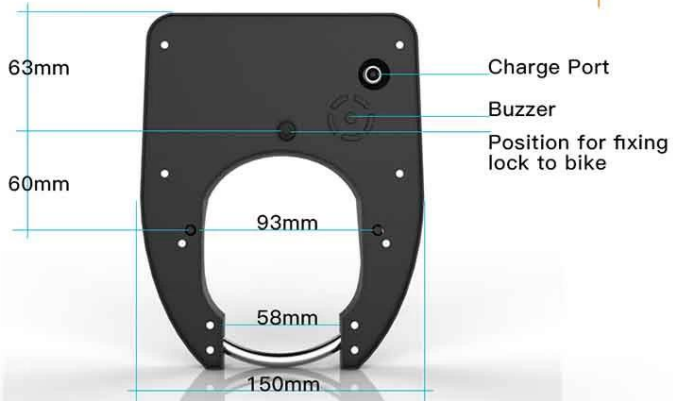

After the end of the ride, the user manually lock, lock upload lock information to the service station, the end of billing and deduction.

DESIGN & COLOR can be customized

WEIGHT

Weight: 1.2KG