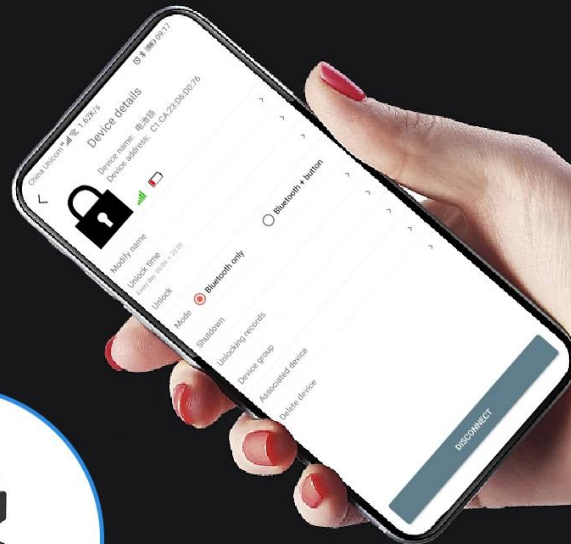

N E W   B L A C K   T E C H N O L O G Y

BRAND NEW BLACK TECHNOLOGY

BATTERY LOCK

-keyless unlock-

ONE-KEY UNLOCKING VIA MOBILE APP