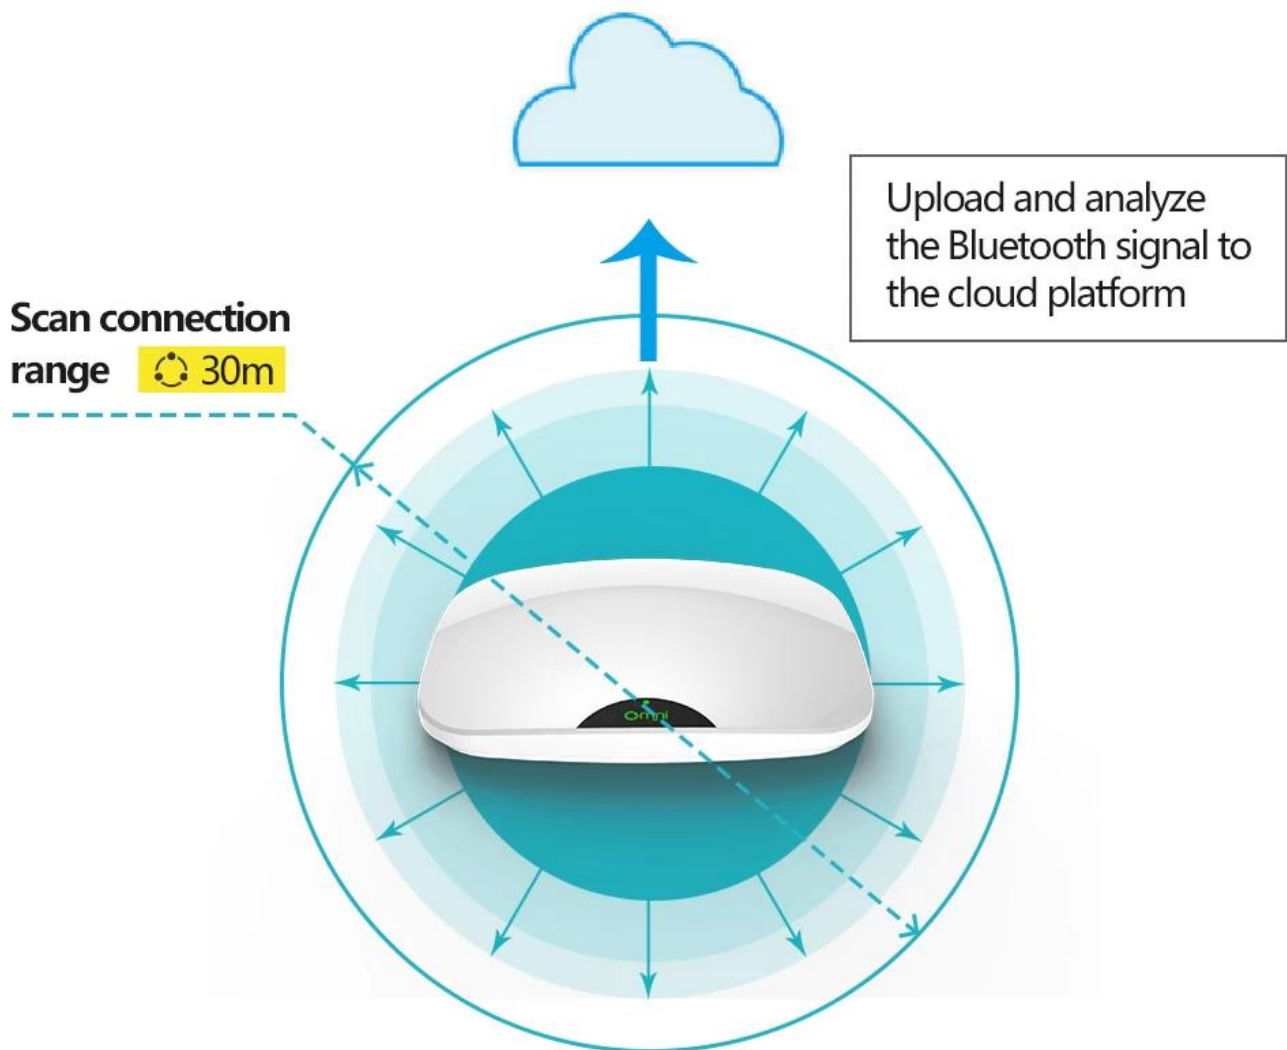

Electronic shelf label system works

01

Bluetooth Smart Gateway

It is omni's self-developed ESL electronic price tag control center

Scans 1,000 management devices simultaneously per second