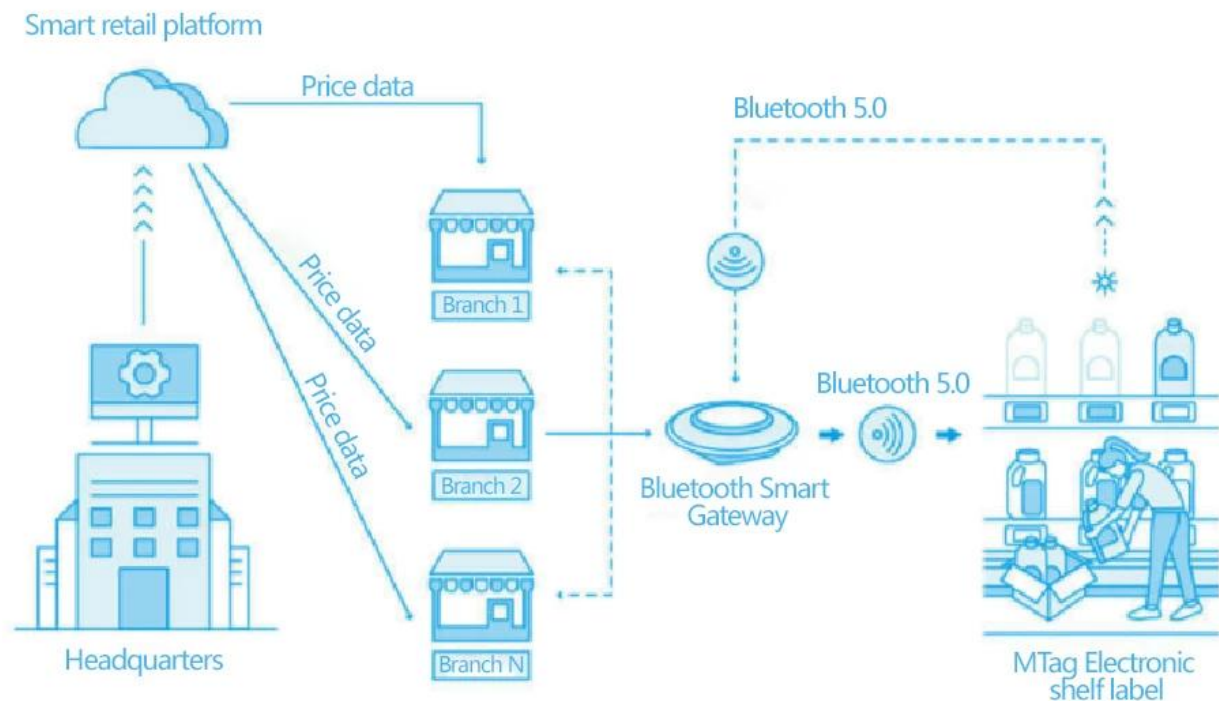

# Electronic shelf label

⊕ Support multiple sizes customization ⊕

The image shows a white electronic shelf label with rounded corners, mounted on a blue background. The label displays the following information:

# OMNI electronic price tag system

The headquarters controls the on-screen display content (item price information) of electronic price tags in each store through the smart retail platform OMNI (cloud), and receives store data feedback

# Electronic shelf label system works

### Bluetooth Smart Gateway

It is omni's self-developed ESL electronic price tag control center

Scans 1,000 management devices simultaneously per second