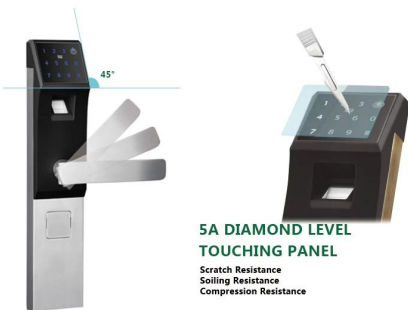

UNLOCK WAYS

Standard Unlock ways:Fingerprint+ Password+ ID Card /Card-Mobile Card+ Keys