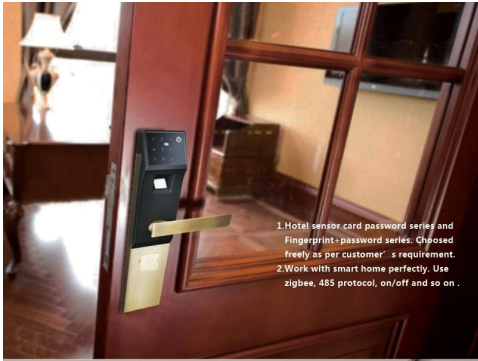

UNLOCK WAYS

Standard Unlock ways:Fingerprint+ Password+ ID Card /Card-Mobile Card+ Keys

5A DIAMOND LEVEL TOUCHING PANEL
Scratch Resistance
Soiling Resistance
Compression Resistance

ALL HARDWARE CONFIGURATION IS THE BEST

Original Chip
+Swisse FPC
+Blue Ray