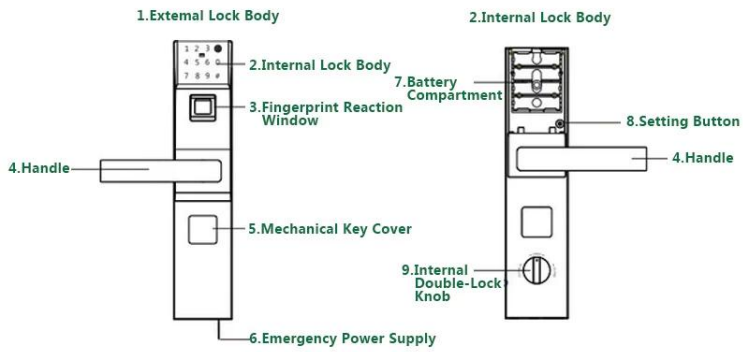

 **FINGERPRINT PASSWORD
DIGITAL DOOR LOCK**

1. Hotel sensor card password series and Fingerprint-password series. Choused freely as per customer' s requirement.
 2. Work with smart home perfectly. Use zigbee, 485 protocol, on/off and so on.

3. Can open from different direction, left, right, inside, outside.
 4. Can exchanged with traditional lock body directly.

UNLOCK WAYS

Standard Unlock ways:Fingerprint+ Password+ ID Card /Card-Mobile Card+ Keys

Extra unlock ways:APP+ Remote Control+ Network

5A DIAMOND LEVEL TOUCHING PANEL
 Scratch Resistance
 Soiling Resistance
 Compression Resistance

ALL HARDWARE CONFIGURATION IS THE BEST

Original Chip
 +Swisse FPC
 +Blue Ray