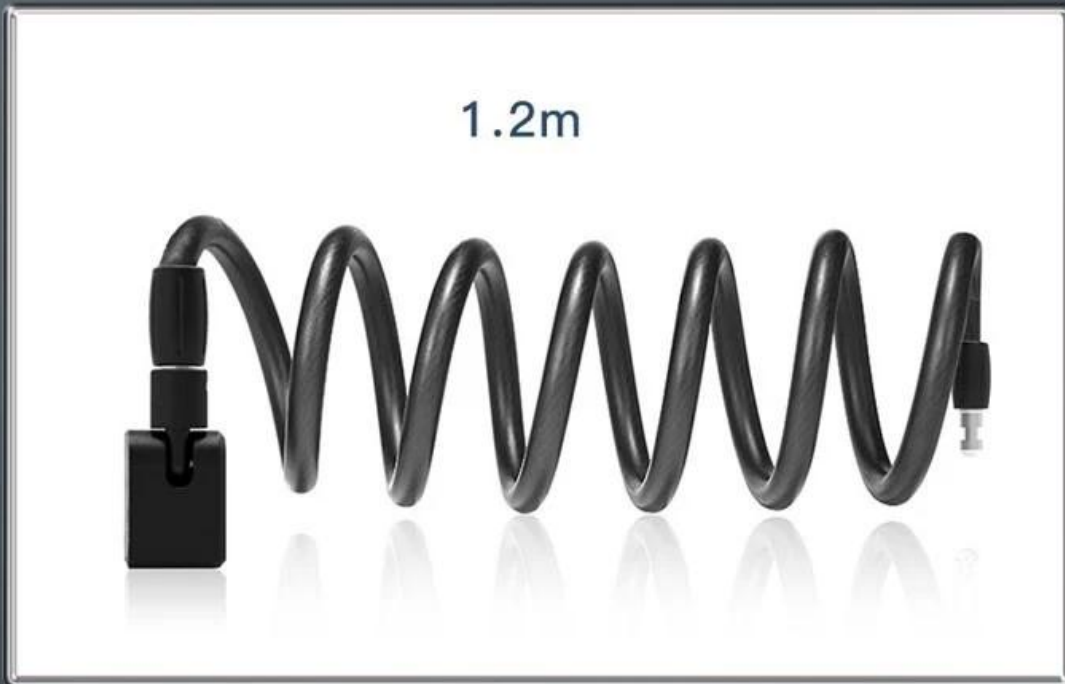

# ***LOCK WITHOUT KEY SNAP AND LOCK***

Reject the traditional key-locked cable lock, snap in and lock without complicated steps

lengthen

# ***EXTENDED RETRACTABLE STEEL CABLE***

The extended length of the steel cable is 1.2m

Waterproof