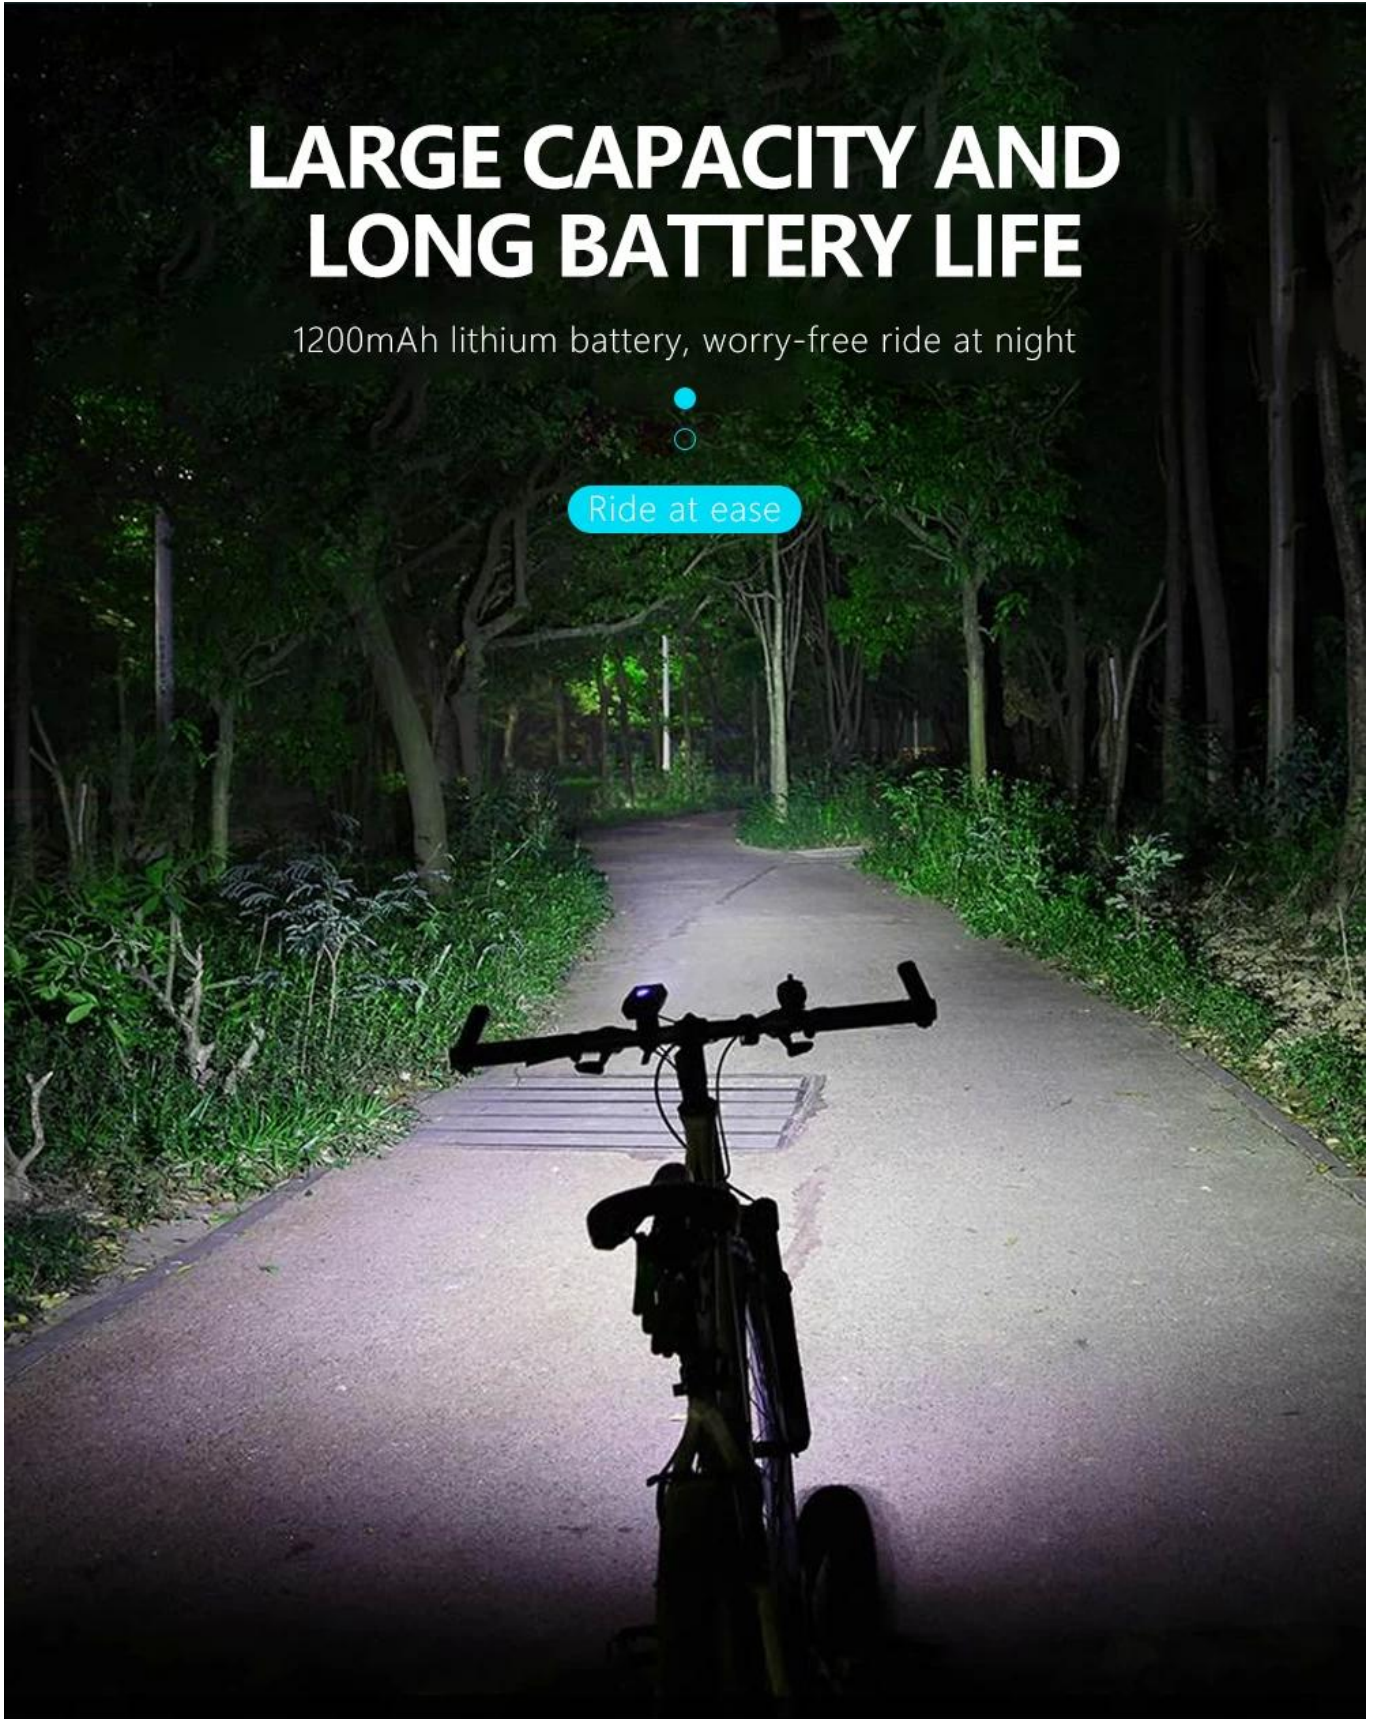

HIGHLIGHT LAMP BEADS

RECHARGEABLE LITHIUM BATTERY

FIXED WITH SILICONE STRAP

USB CHARGING

LARGE CAPACITY AND LONG BATTERY LIFE

1200mAh lithium battery, worry-free ride at night

Ride at ease

USB DIRECT CHARGE CHARGE ANYTIME