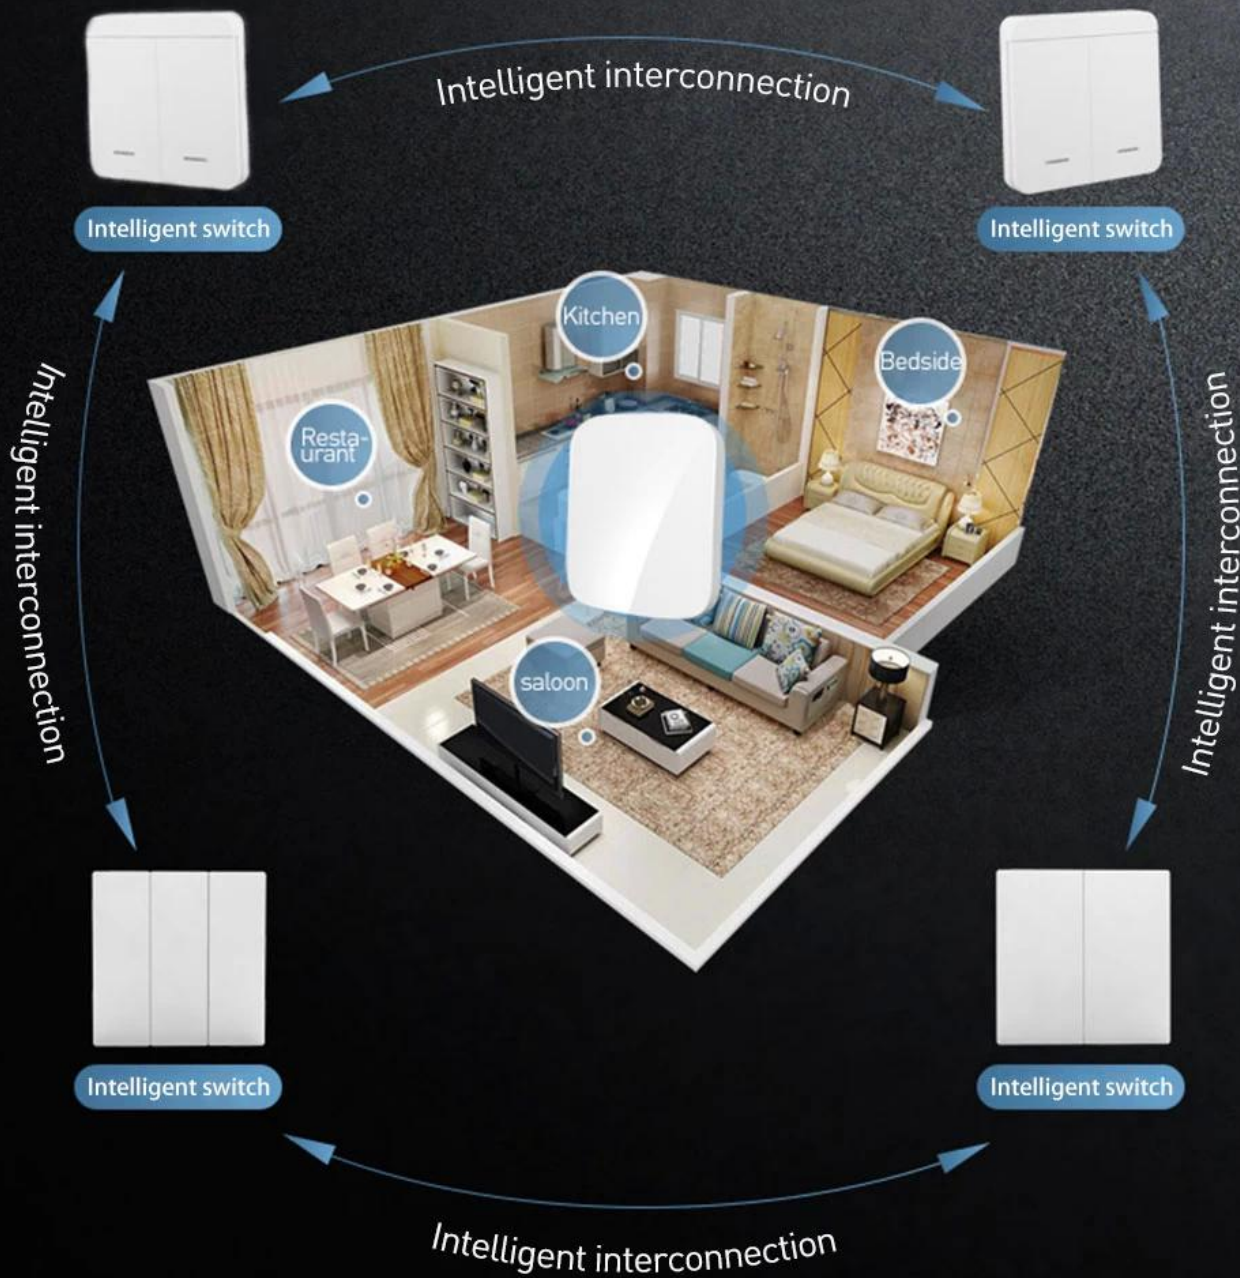

Good life starts with ZigBee

Product parameters

switch type	There must be a zero line at the WiFi direct connection switch
Panel form	Capacitive touch and blue indicator
weight	170g
control mode	App remote control, local touch control AI intelligent speaker control
Shell material	PC flame retardant material
input voltage	100Vac~240Vac
ZigBee networking	Self contained gateway

Change the switch to be intelligent in seconds

Installation and wiring are the same as traditional switches

Equipment linkage of the whole family

Omni app direct connection

Dress up your home

Body induction

Touch switch

LED backlight

Time switch

Voice control

APP control

Scenario mode

Group control mode

Complete solution customization

No wiring between switches, WiFi interworking, saving decoration cost

More intimate operation

Compatible with existing usage habits

Press the key to turn on or off the light controlled by the original switch