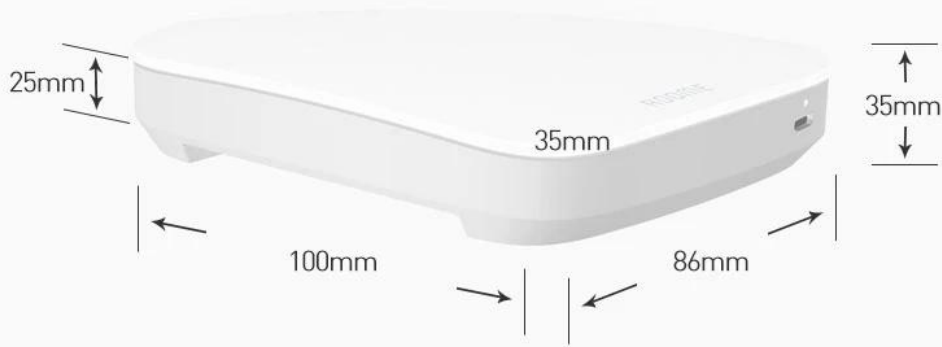

Good life starts with ZigBee

Product parameters

switch type	There must be a zero line at the WiFi direct connection switch
Panel form	Capacitive touch and blue indicator
weight	170g
control mode	App remote control, local touch control AI intelligent speaker control
Shell material	PC flame retardant material
input voltage	100Vac~240Vac
ZigBee networking	Self contained gateway