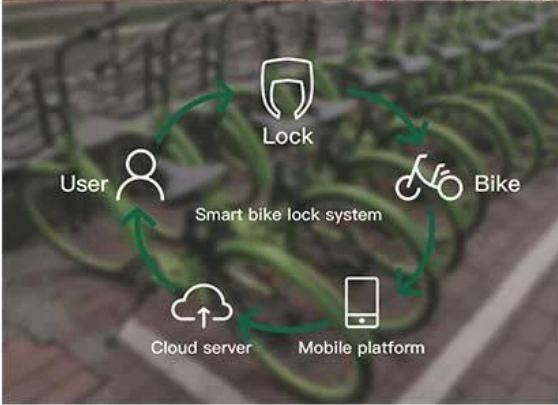

The company cases

Intelligent riding system solution

Sharing bike