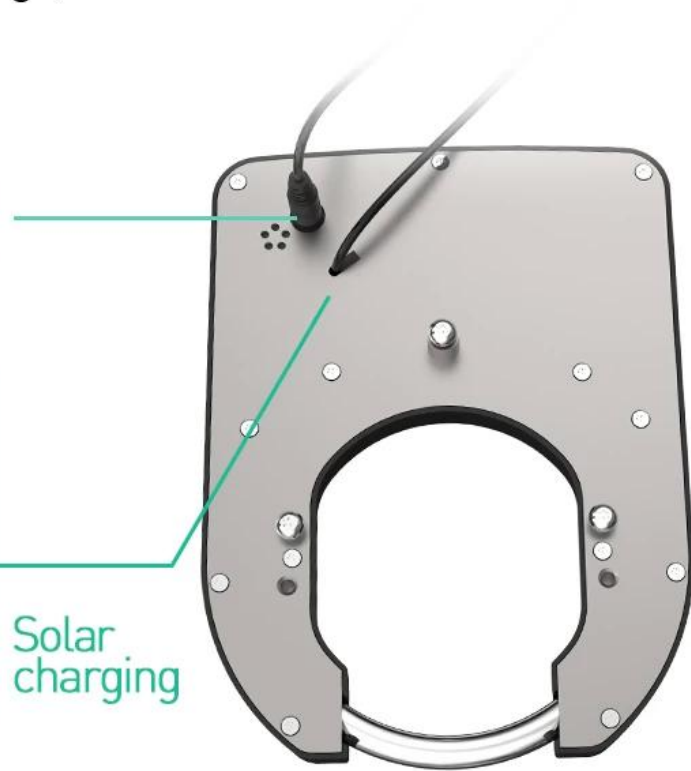

LOWER POWER CONSUMPTION

Battery option : 6000mAh / 8000mAh

FAST CHARGING SOLAR CHARGING

Support 6V 3A fast charge,
support solar charging

6V 3A fast charge

WATERPROOF IP67

Excellent waterproof to Prolong
life time

STRONGER DESIGN RING DIAMETER

10MM

• Anti-shear

• Anti-saw

• Anti-pry

COMMUNICATIONS

Combination of multiple communication methods

- More Option
- More Reliable
- Safer