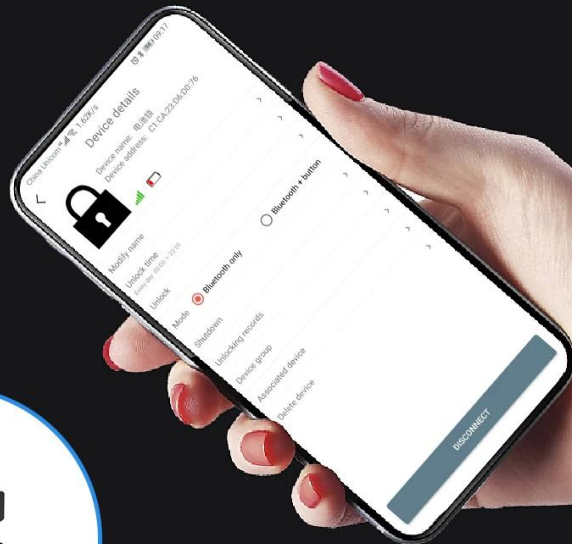

N E W B L A C K T E C H N O L O G Y

BRAND NEW BLACK TECHNOLOGY

BATTERY LOCK

-keyless unlock-

ONE-KEY UNLOCKING VIA MOBILE APP