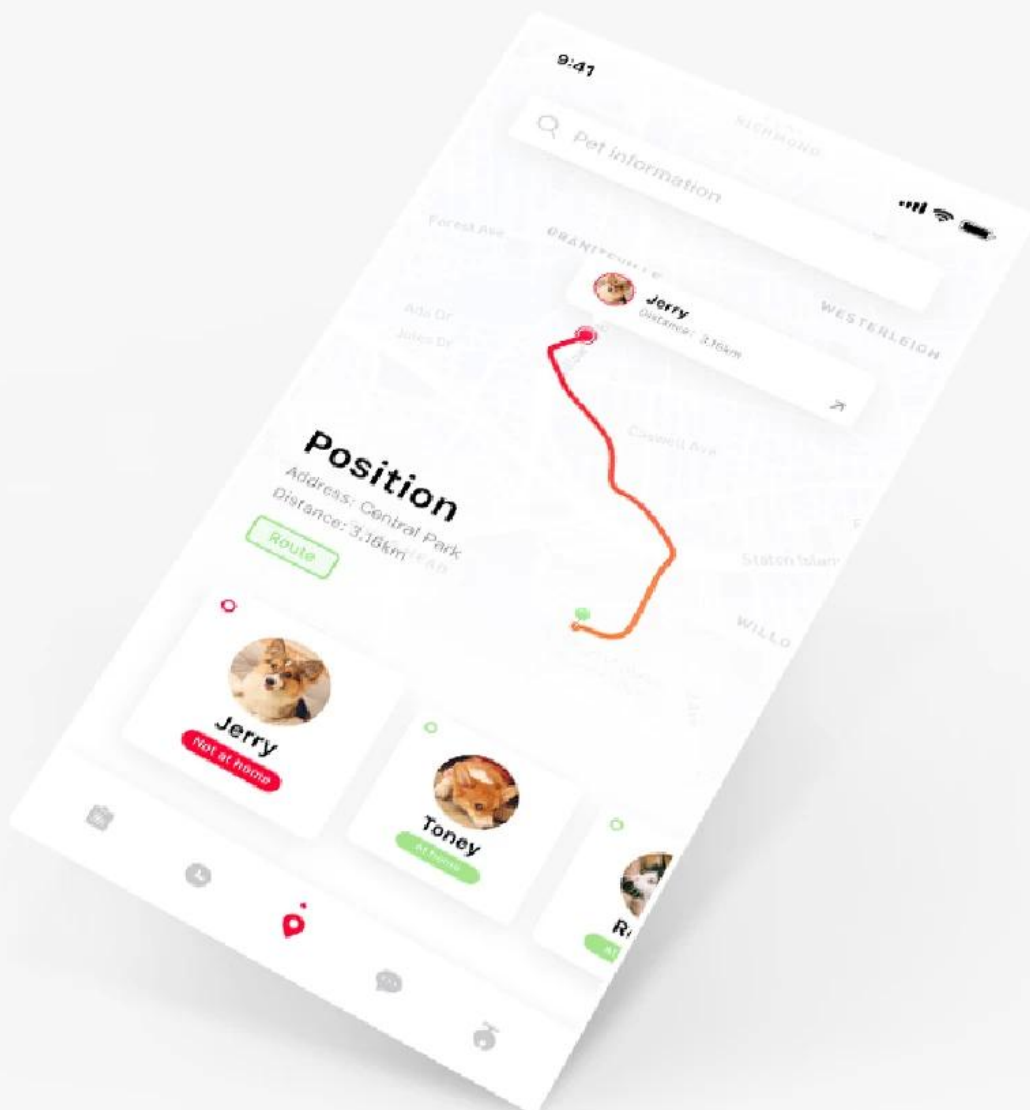

It is not
easy to stick wool.

SMART TRACKER FOR PETS

Pet's full-time bodyguard

TRACKER

Where are 90% going

Tens of millions of pets are lost or stolen every year around the world, only 10% of which are recovered by owners

SMART COLLAR

Autonomous design

A pet intelligent collar independently developed and designed by OMNI intelligent

SMART POSITIONING

GPS positioning

GPS precise positioning, and can set a safe distance, pet out of bounds, alarm alert

MONITORING AROUND

GPS positioning

GPS precise positioning, and can set a safe distance, pet out of bounds, alarm alert

Efficient processing of smart chips

High precision, fast real-time precise
positioning

More accurate
positioning

Faster
processing

More stable
platform

MONITORING AROUND

PA composite

Composite material, wear resistance 3 times more than conventional PET ring, good air permeability, sliding clasp, adjustable according to pet