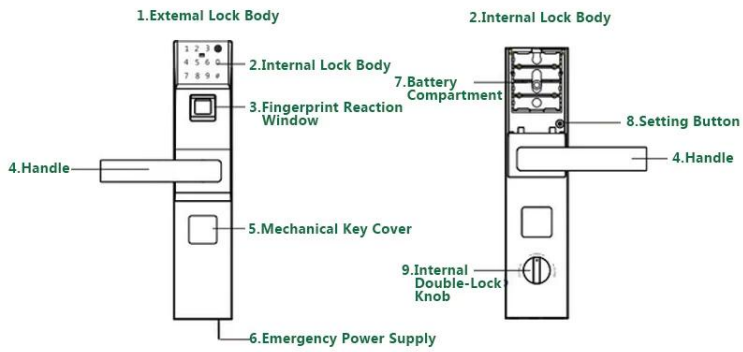

 **FINGERPRINT PASSWORD
DIGITAL DOOR LOCK**

1. Hotel sensor card password series and Fingerprint-password series. Choused freely as per customer' s requirement.
 2. Work with smart home perfectly. Use zigbee, 485 protocol, on/off and so on.

3. Can open from different direction, left, right, inside, outside.
 4. Can exchanged with traditional lock body directly.

UNLOCK WAYS

Standard Unlock ways:Fingerprint+ Password+ ID Card /Card-Mobile Card+ Keys
 Extra unlock ways:APP+ Remote Control+ Network

5A DIAMOND LEVEL TOUCHING PANEL
 Scratch Resistance
 Soiling Resistance
 Compression Resistance

ALL HARDWARE CONFIGURATION IS THE BEST

Original Chip
 +Swisse FPC
 +Blue Ray