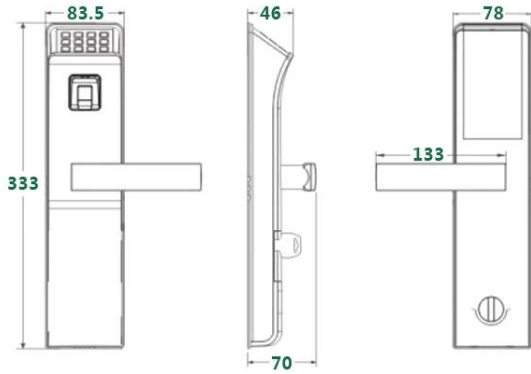

 **FINGERPRINT PASSWORD
DIGITAL DOOR LOCK**

1. Hotel sensor card password series and Fingerprint-password series. Choused freely as per customer' s requirement.
 2. Work with smart home perfectly. Use zigbee, 485 protocol, on/off and so on.

3. Can open from different direction, left, right, inside, outside.
 4. Can exchanged with traditional lock body directly.

UNLOCK WAYS

Standard Unlock ways:Fingerprint+ Password+ ID Card /Card-Mobile Card+ Keys
 Extra unlock ways:APP+ Remote Control+ Network

5A DIAMOND LEVEL TOUCHING PANEL
 Scratch Resistance
 Soiling Resistance
 Compression Resistance

ALL HARDWARE CONFIGURATION IS THE BEST

Original Chip
 +Swisse FPC
 +Blue Ray