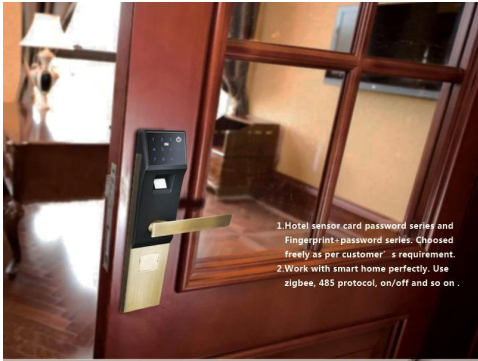

UNLOCK WAYS

5A DIAMOND LEVEL TOUCHING PANEL
Scratch Resistance
Soiling Resistance
Compression Resistance

ALL HARDWARE CONFIGURATION IS THE BEST

Original Chip
+Swisse FPC
+Blue Ray