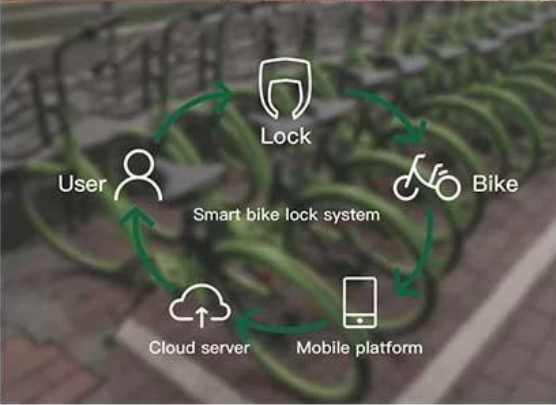

The company cases

Intelligent riding system solution

Sharing bike