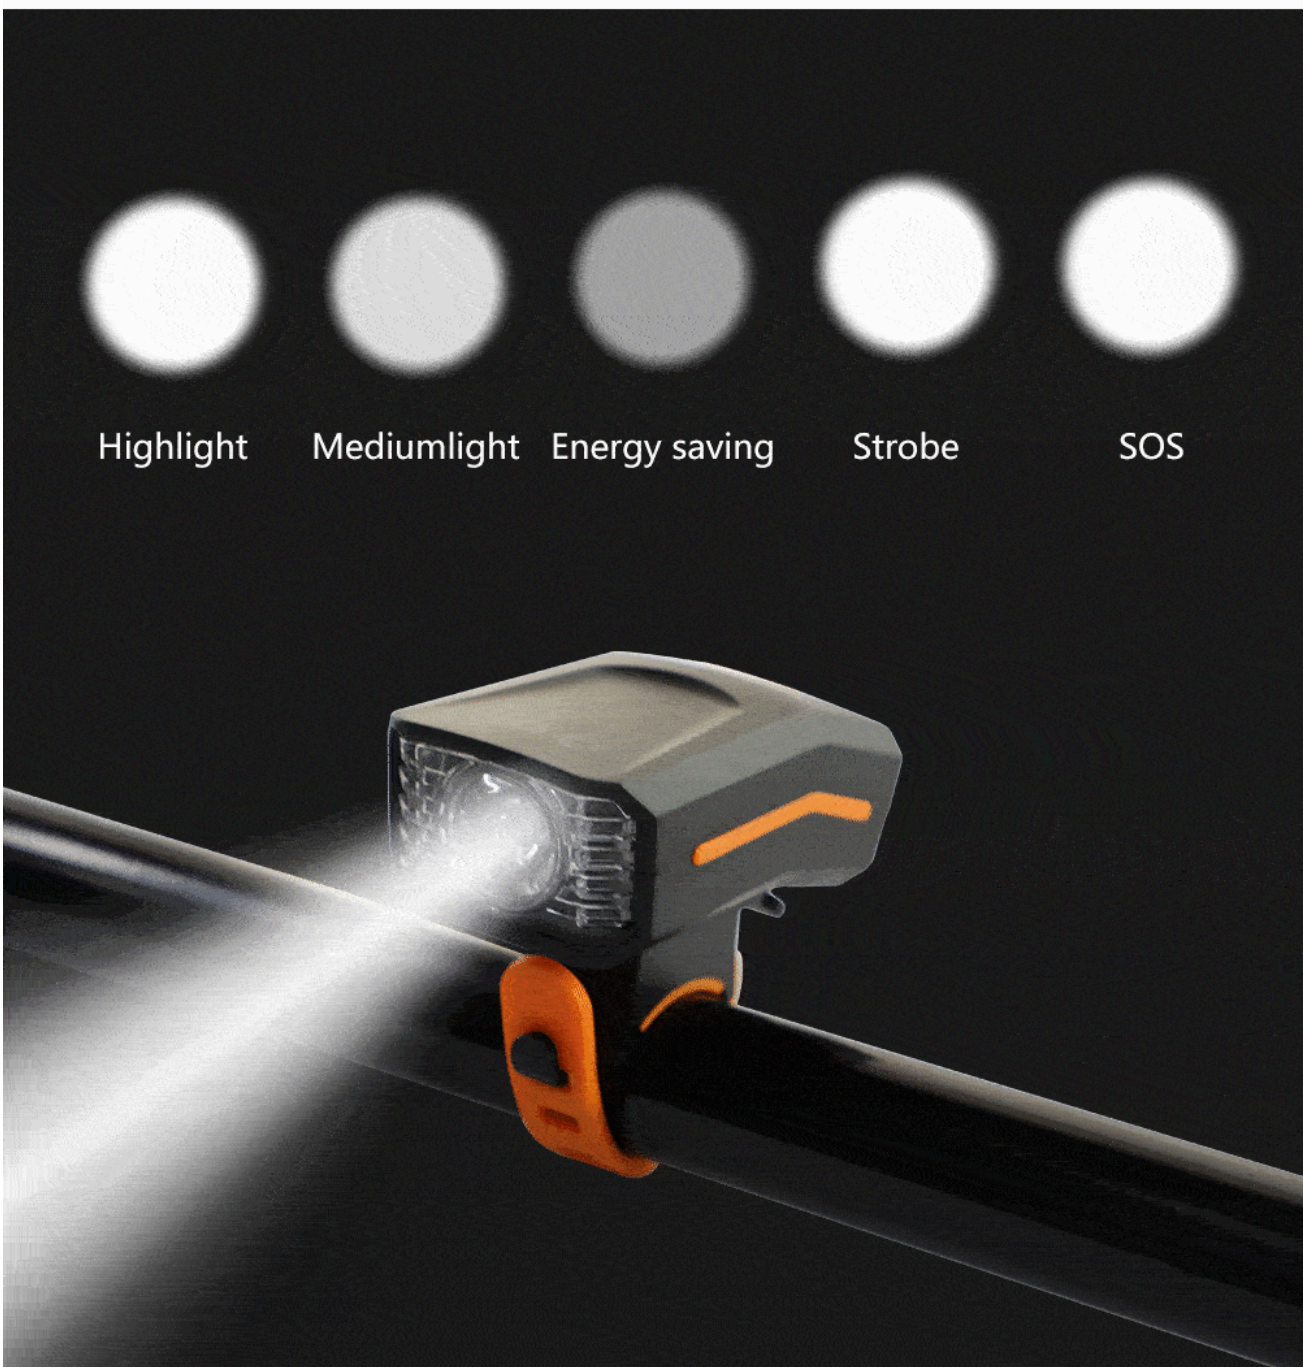

Bright Smart USB Rechargeable High Brightness Headlight Bicycle Highlight 300 Lumens Front Light

New product O106QD smart USB Rechargeable headlight has a strong battery life which has 1200mAh battery capacity, and the charging time only needs 1.5 hour. It has a variety of charging methods, such as socket charging, laptop charging, power bank charging. Also it equips with a silicone strap, one-click installation is very convenient and quick.

Five kinds of light mode display

FIVE MODES BOTH MEMORY FUNCTION

Short press the power button to switch modes, cycle switching

Highlight

Mediumlight

Energy saving

Strobe

SOS

L2 BALL, HIGH BRIGHTNESS, LONG RANGE

300 LM
high lightness

120°
Big floodlight

200 M
Long range

1200mAh

Worry-free battery life, 1.5h charging,
meeting the needs of night riding

PROFESSIONAL BIKE HEADLIGHTS

65g

120° LARGE FLOOD LIGHT WIDE FIELD OF VISION

120° angle flood light, uniform and soft
field of vision, no blind spots

PRODUCTS SHOW

MULTI-ANGLE PRESENTATION

ACCESSORIES DISPLAY

Car light | Manual | Light stand | USB charging cable