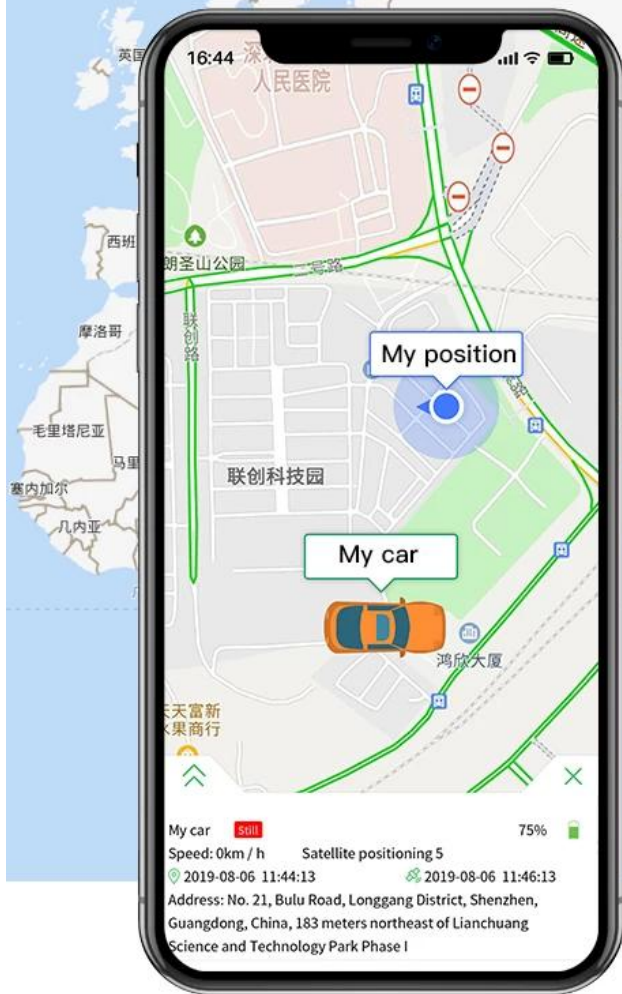

# Widely used

KM-02 is a GPS locator specially designed for mortgage, guarantee and leasing companies. The latest upgraded version, compact host, GPS second positioning, precise positioning, installation concealment, anti-tampering, has been widely used in various industries of vehicles.

# Real-time positioning function

My car 50% 75%

Speed: 0km/h Satellite positioning 5

📍 2019-08-06 11:44:13 📍 2019-08-06 11:46:13

Address: No. 21, Bulu Road, Longgang District, Shenzhen, Guangdong, China, 183 meters northeast of Lianchuang Science and Technology Park Phase I