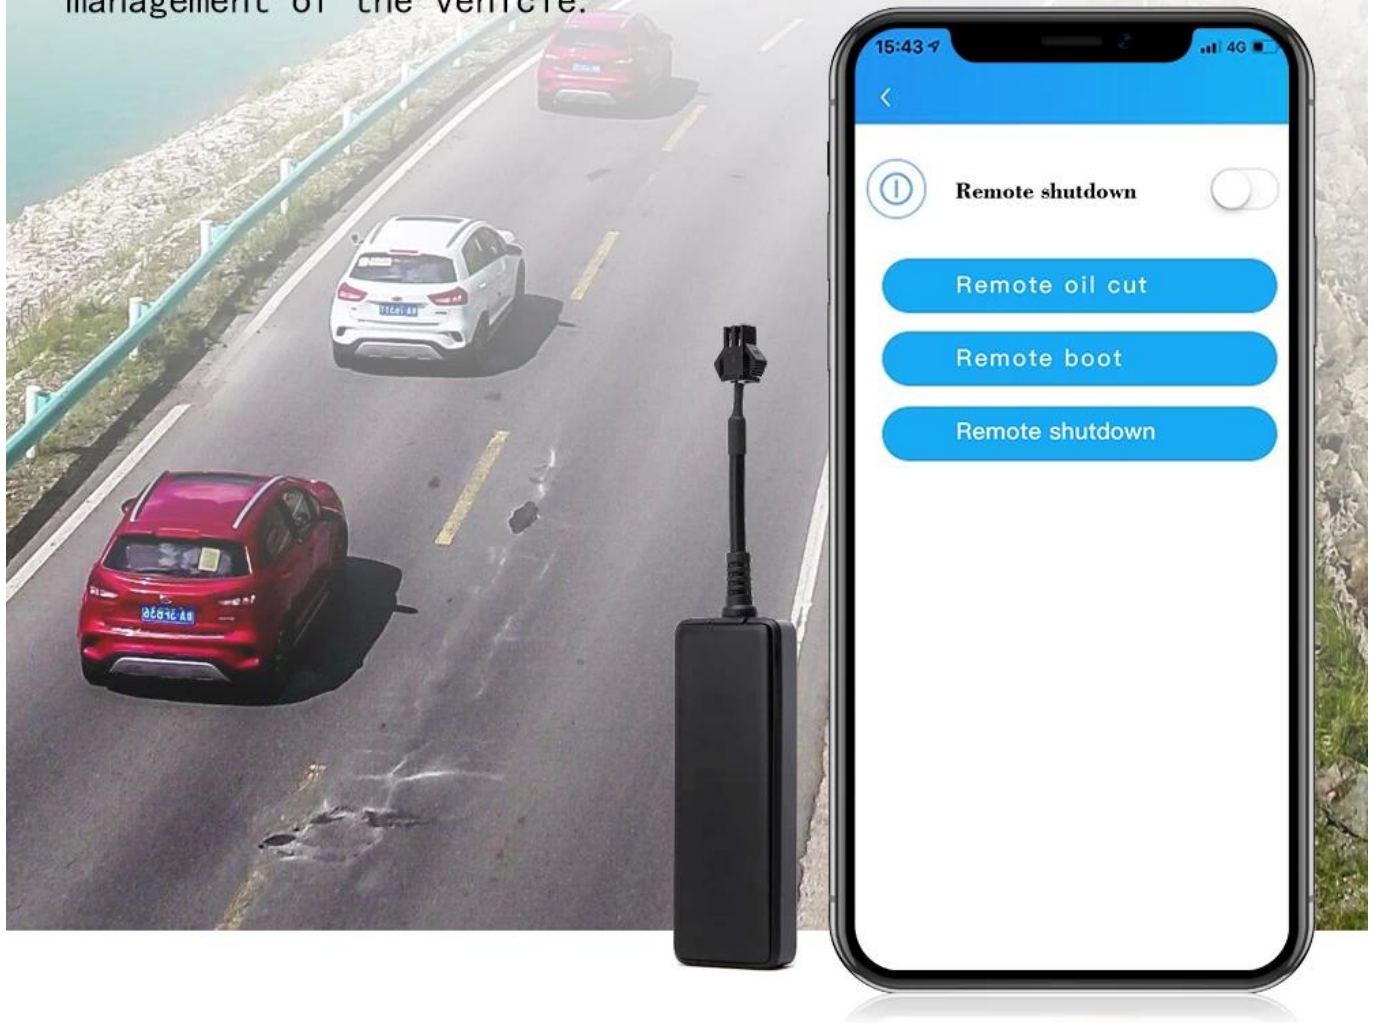

# Widely used

KM-02 is a GPS locator specially designed for mortgage, guarantee and leasing companies. The latest upgraded version, compact host, GPS second positioning, precise positioning, installation concealment, anti-tampering, has been widely used in various industries of vehicles.

# Remote power off function

The GPS locator is very powerful. It can not only locate the position of the vehicle, but also remotely control the fuel and electric function of the car. It can also vibrate the alarm and monitor the vehicle to achieve uniform management of the vehicle.