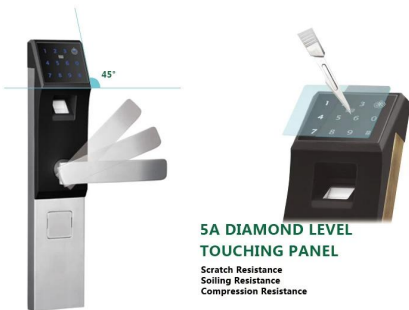

UNLOCK WAYS

Standard Unlock ways:Fingerprint+ Password+ ID Card /Card+ Mobile Card + Keys