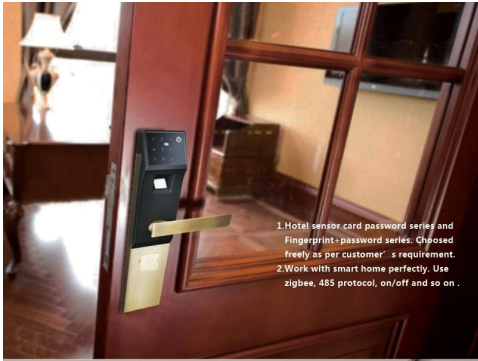

UNLOCK WAYS

Standard Unlock ways:Fingerprint+ Password+ ID Card /Card+ Mobile Card + Keys

5A DIAMOND LEVEL TOUCHING PANEL
Scratch Resistance
Soiling Resistance
Compression Resistance

ALL HARDWARE CONFIGURATION IS THE BEST

Original Chip
+Swisse FPC
+Blue Ray