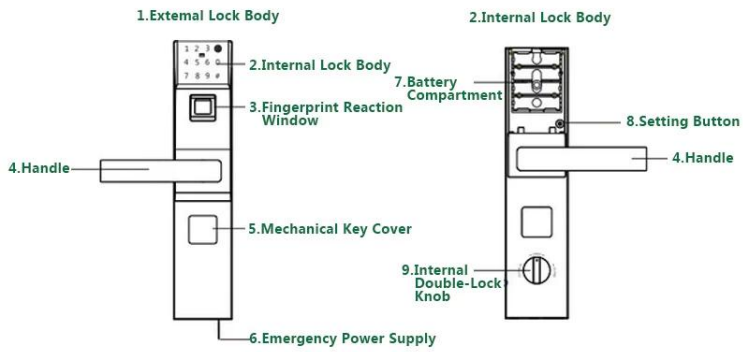

 **FINGERPRINT PASSWORD  
DIGITAL DOOR LOCK**

1. Hotel sensor card password series and Fingerprint-password series. Choused freely as per customer' s requirement.  
 2. Work with smart home perfectly. Use zigbee, 485 protocol, on/off and so on.

3. Can open from different direction, left, right, inside, outside.  
 4. Can exchanged with traditional lock body directly.

**UNLOCK WAYS**

Standard Unlock ways:Fingerprint+ Password+ ID Card /Card+ Mobile Card + Keys

Extra unlock ways:APP+ Remote Control+ Network

**5A DIAMOND LEVEL TOUCHING PANEL**  
 Scratch Resistance  
 Soiling Resistance  
 Compression Resistance

**ALL HARDWARE CONFIGURATION IS THE BEST**

Original Chip  
 +Swisse FPC  
 +Blue Ray