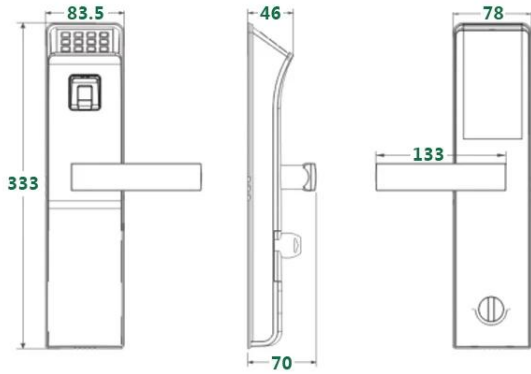

 **FINGERPRINT PASSWORD  
DIGITAL DOOR LOCK**

1. Hotel sensor card password series and Fingerprint-password series. Choused freely as per customer' s requirement.  
 2. Work with smart home perfectly. Use zigbee, 485 protocol, on/off and so on.

3. Can open from different direction, left, right, inside, outside.  
 4. Can exchanged with traditional lock body directly.

**UNLOCK WAYS**

Standard Unlock ways:Fingerprint+ Password+ ID Card /Card+ Mobile Card + Keys