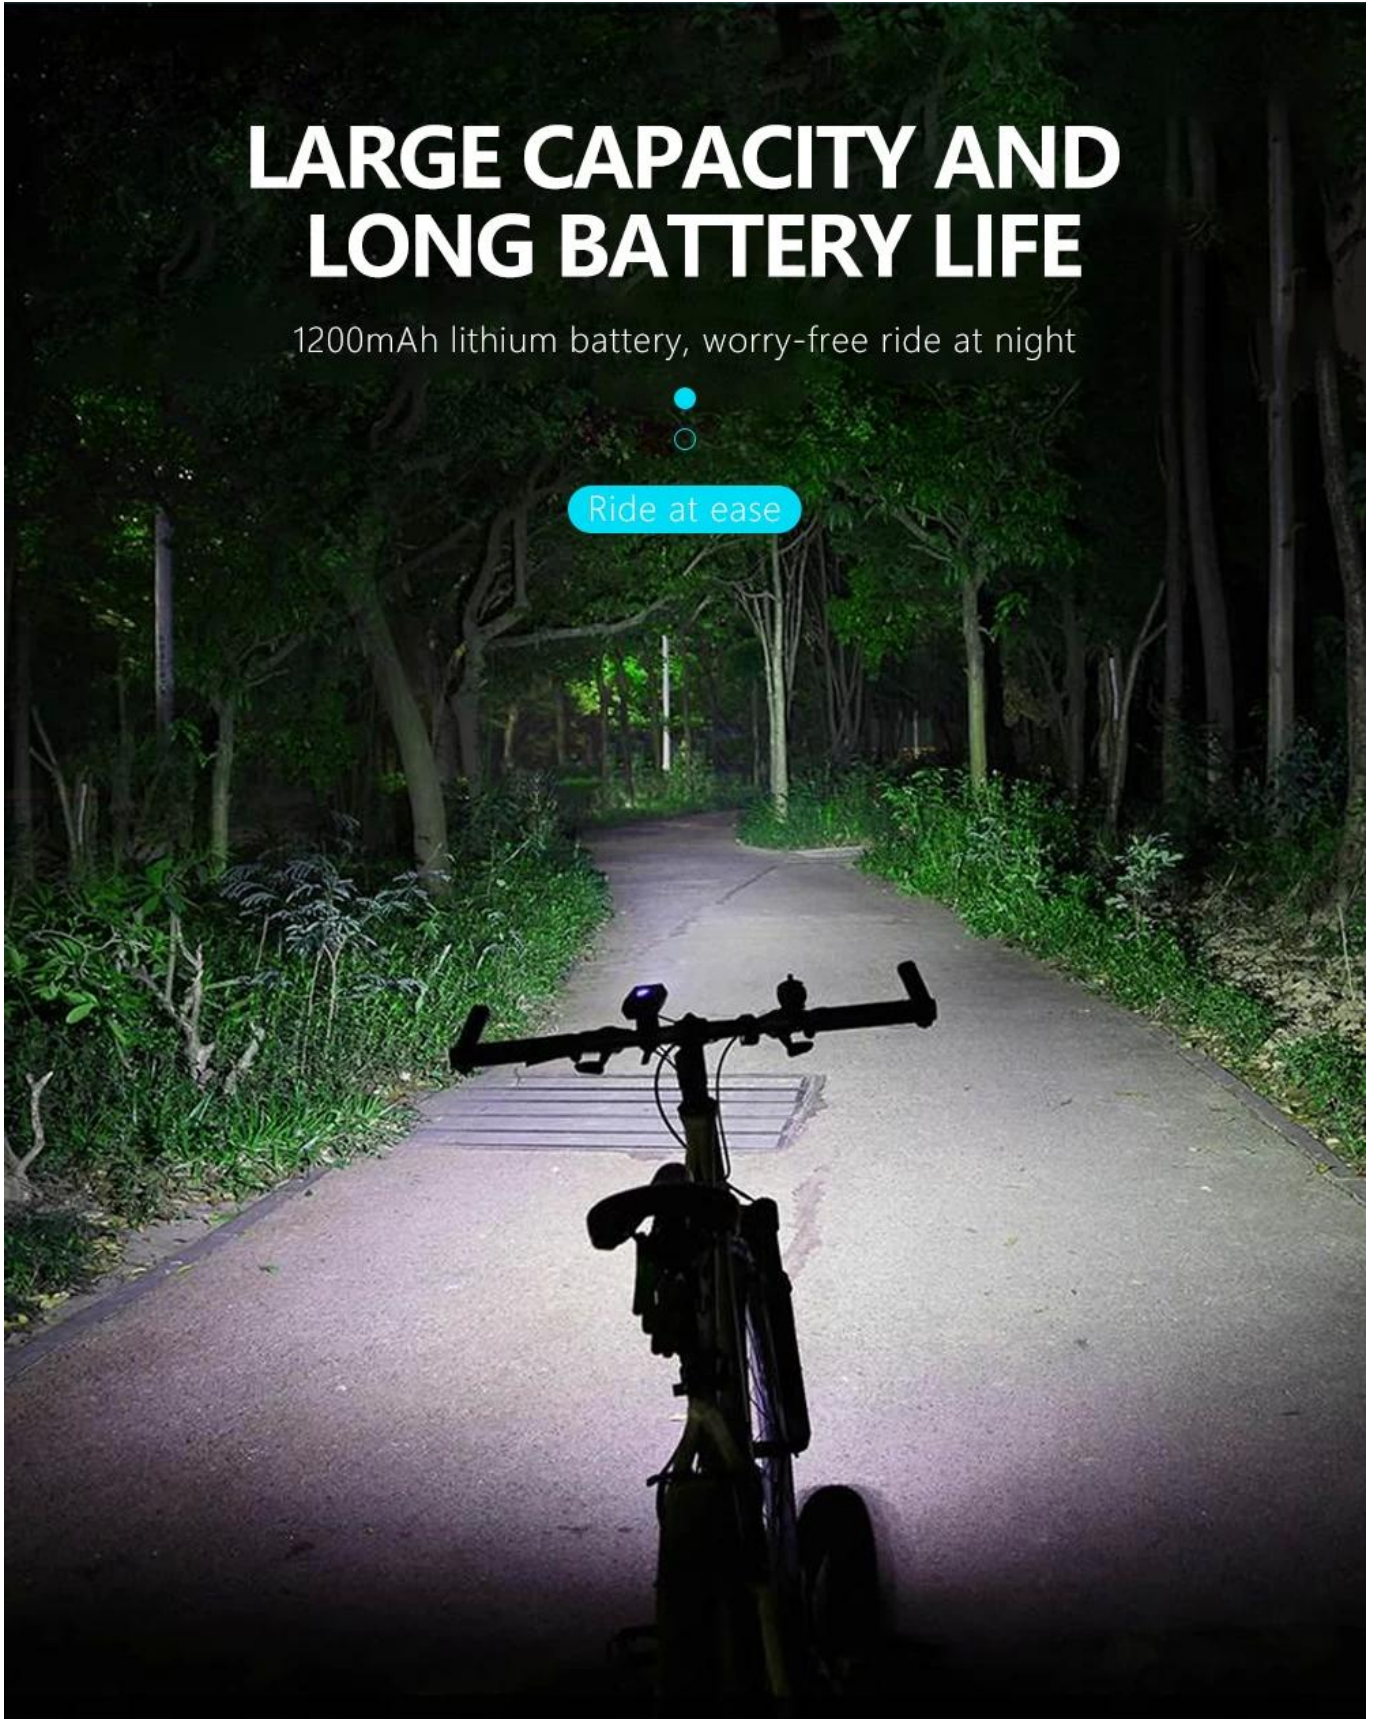

HIGHLIGHT LAMP BEADS

RECHARGEABLE LITHIUM BATTERY

FIXED WITH SILICONE STRAP

USB CHARGING

LARGE CAPACITY AND LONG BATTERY LIFE

1200mAh lithium battery, worry-free ride at night

Ride at ease

USB DIRECT CHARGE CHARGE ANYTIME