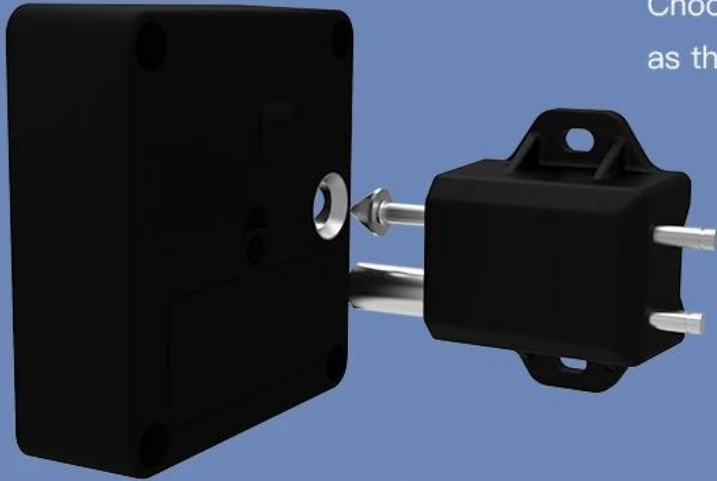

L O W P O W E R

C O N S U M P T I O N

THE PERFORMANCE
OF THE CONTROL

Low power design of the battery-powered measure-nodes is one of the key technologies of whether or not the system is feasible.

STABLE PERFORMANCE

WORKING ANGLE

Choose an appropriate installation angle as the actual situation of your cabinet.

90° installation

180° installation

Installation

1 The lock will be activated by SONY or Panasonic battery CR123A, 3V,1400mAh. Also, make sure the electrode is correct. When the battery is installed, the lock beeps.