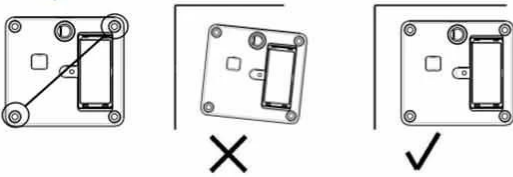

WORKING ANGLE

Choose an appropriate installation angle as the actual situation of your cabinet.

90° installation

180° installation

Installation

1 The lock will be activated by SONY or Panasonic battery CR123A, 3V,1400mAh. Also, make sure the electrode is correct. When the battery is installed, the lock beeps.

2 Before install, please test the master with lock and unlock function normally.

3 The lock can only be installed the materials like wood, plastic and non-magnetic materials that a maximum thickness of 25mm.

4 When you pulled up two pairs of screw, you need to check the position correct and must make the necessary adjustment before fixing up the screws.

5 The operation during the process of storehouse and shipment.