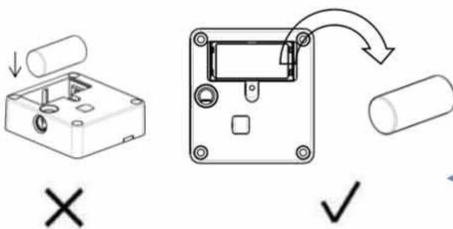

WORKING ANGLE

Choose an appropriate installation angle as the actual situation of your cabinet.

90° installation

180° installation

Installation

1 The lock will be activated by SONY or Panasonic battery CR123A, 3V,1400mAh. Also, make sure the electrode is correct. When the battery is installed, the lock beeps.

2 Before install, please test the master with lock and unlock function normally.

3 The lock can only be installed the materials like wood, plastic and non-magnetic materials that a maximum thickness of 25mm.

4 When you pulled up two pairs of screw, you need to check the position correct and must make the necessary adjustment before fixing up the screws.

5 The operation during the process of storehouse and shipment.