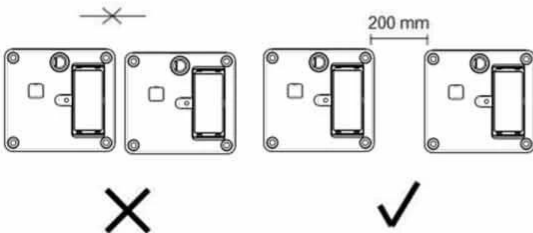

WORKING ANGLE

Choose an appropriate installation angle as the actual situation of your cabinet.

90° installation

180° installation

Installation

1 The lock will be activated by SONY or Panasonic battery CR123A, 3V,1400mAh. Also, make sure the electrode is correct. When the battery is installed, the lock beeps.

2 Before install, please test the master with lock and unlock function normally.

3 The lock can only be installed the materials like wood, plastic and non-magnetic materials that a maximum thickness of 25mm.

4 When you pulled up two pairs of screw, you need to check the position correct and must make the necessary adjustment before fixing up the screws.

5 The operation during the process of storehouse and shipment.