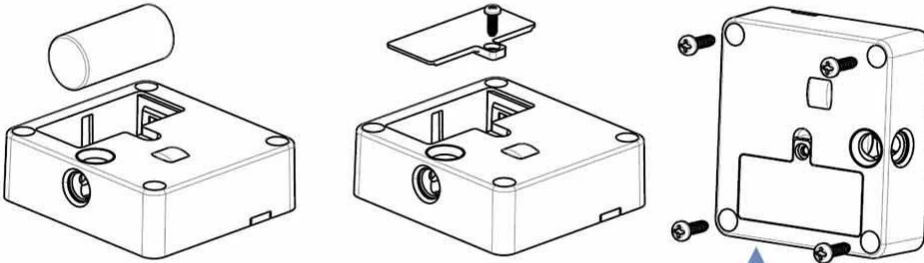

WORKING ANGLE

Choose an appropriate installation angle as the actual situation of your cabinet.

90° installation

180° installation

Installation

1 The lock will be activated by SONY or Panasonic battery CR123A, 3V,1400mAh. Also, make sure the electrode is correct. When the battery is installed, the lock beeps.

4 When you pulled up two pairs of screw, you need to check the position correct and must make the necessary adjustment before fixing up the screws.

5 The operation during the process of storehouse and shipment.