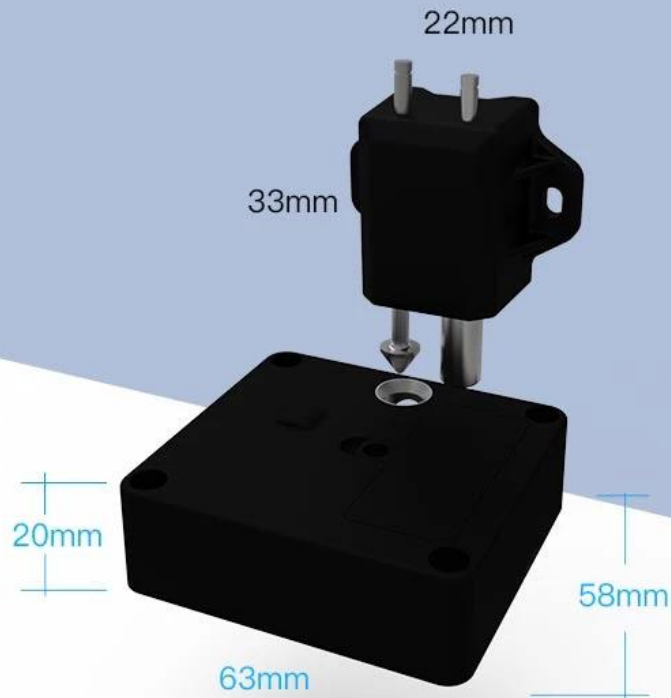

Technology specifications

Size	63mmX58mmX20mm
Weight	55g (without battery)
Environment temperature	0° ~ +60° C
Humidity	20% ~ 75% relative humidity, no condensation
Battery	CR123A, 3V, Lithium battery
Battery lifespan	1 year or 1000 unlocking times
Bluetooth	Radio distance 10meters
Operation way APP	smart phone number registration account

● PRODUCT SPECIFICATIONS

Merknaam	Omni
Naam	Ladeblokkering / kastvergrendeling / elektronische sensorvergrendeling
Materiaal	ABS-materiaal voor milieubescherming
Producteigenschappen	Waterdicht / vocht / hoge temperatuur / anti-corrosie
Grootte	62 x 57 x 20 mm
Gewicht (zonder batterij)	52g
aantal gebruikers	maximaal 45 gebruikers
Open manieren	App om de deur te openen
Productlevensduur	Open minstens 100.000 keer
Toepassingsgebied	laden, garderobekasten, etc. enkele open of dubbel open deuren

● CUSTOM QUESTION