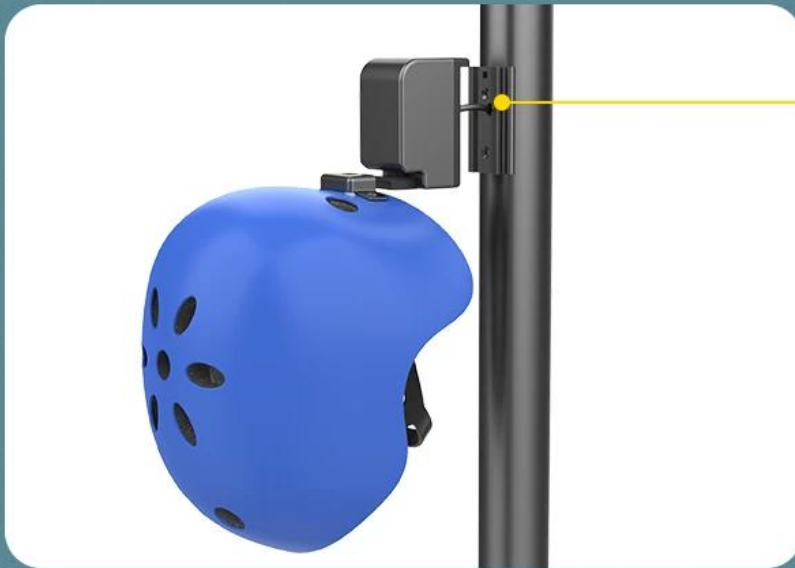

# 2 OPTIONS FOR SWITCH

Bluetooth Unlock  
by Mobile APP

IOT Switch Lock  
with Serial port

IOT version: Use UART communication wire connect with IOT, IOT can control lock status.

---

---

Bluetooth version: Add suitable bracket, connect with phone app via BLE, App remote control lock status.