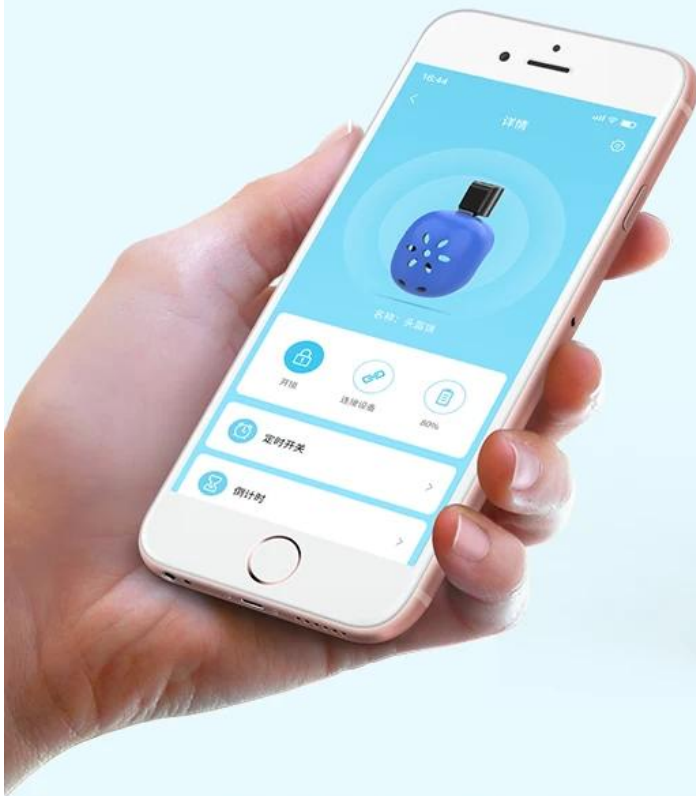

Helmets hang with rope  
disorderly, easy to drop  
and crash

Helmets with mechanical  
locks, poor efficiency with  
manually unlock

## Omni's helmet

Helmet fixed on tub, Wiring hidden, Aesthetic and minimalist design, Bluetooth wireless connection, APP switch lock/unlock, one-stop easily to manage