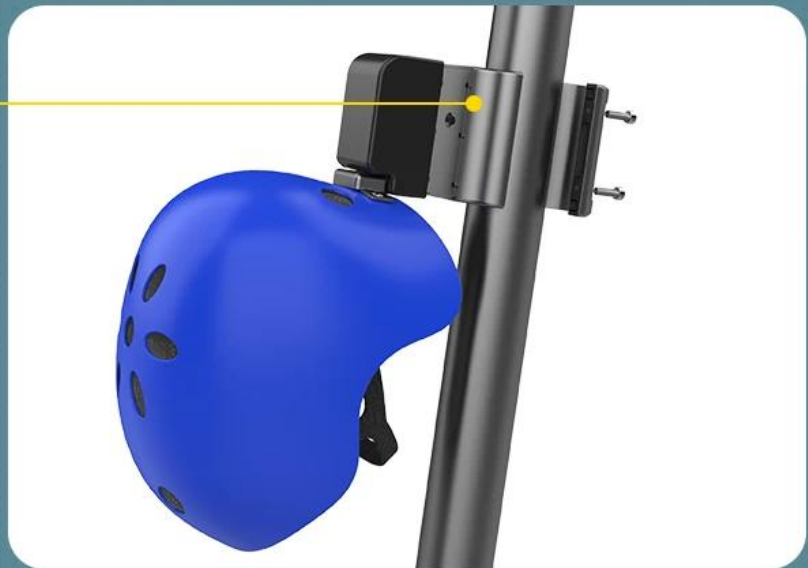

IOT version: Use UART communication wire connect with IOT, IOT can control lock status.

Bluetooth version: Add suitable bracket, connect with phone app via BLE, App remote control lock status.