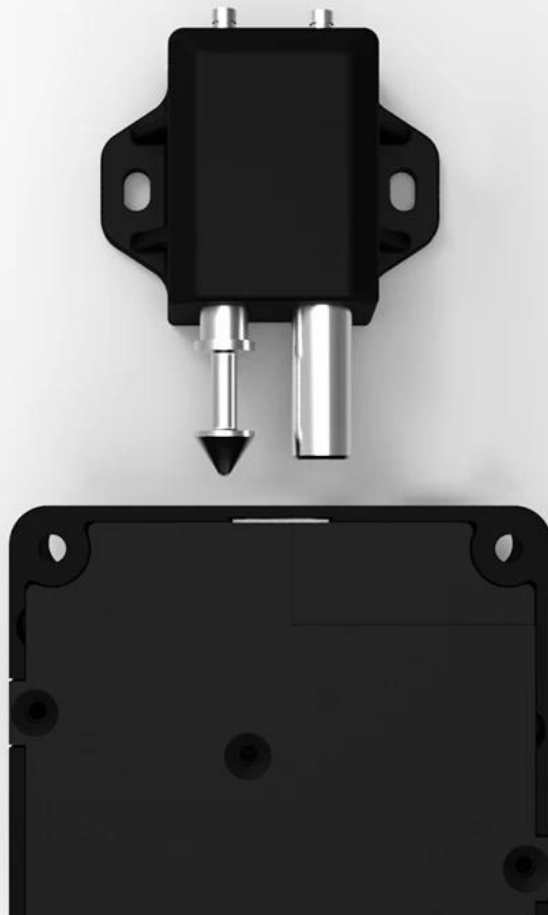

# Intelligent hidden cabinet lock

Refuse the key to live easy

NECESSARY FOR  
HOME AND OFFICE

**THICKENED STEEL LOCK  
TONGUE WITH METAL LOCK CORE**

**SWIPE TO OPEN**

**NO OPENING, INVISIBLE  
CONCEALED INSTALLATION**

- Thickened lock core
- Swipe to open
- Anti-lock

**FACTORY**

HOME AND OFFICE ESSENTIAL

**DIRECT SALES**

SENSING DISTANCE UP TO 5CM

# THICKENED SOLID STAINLESS STEEL BOLT

## MATCH ITERATIVE CPU

Adopt new iteration professional CPU  
Applied to card sensing algorithm

Effective sensing distance up to 5cm