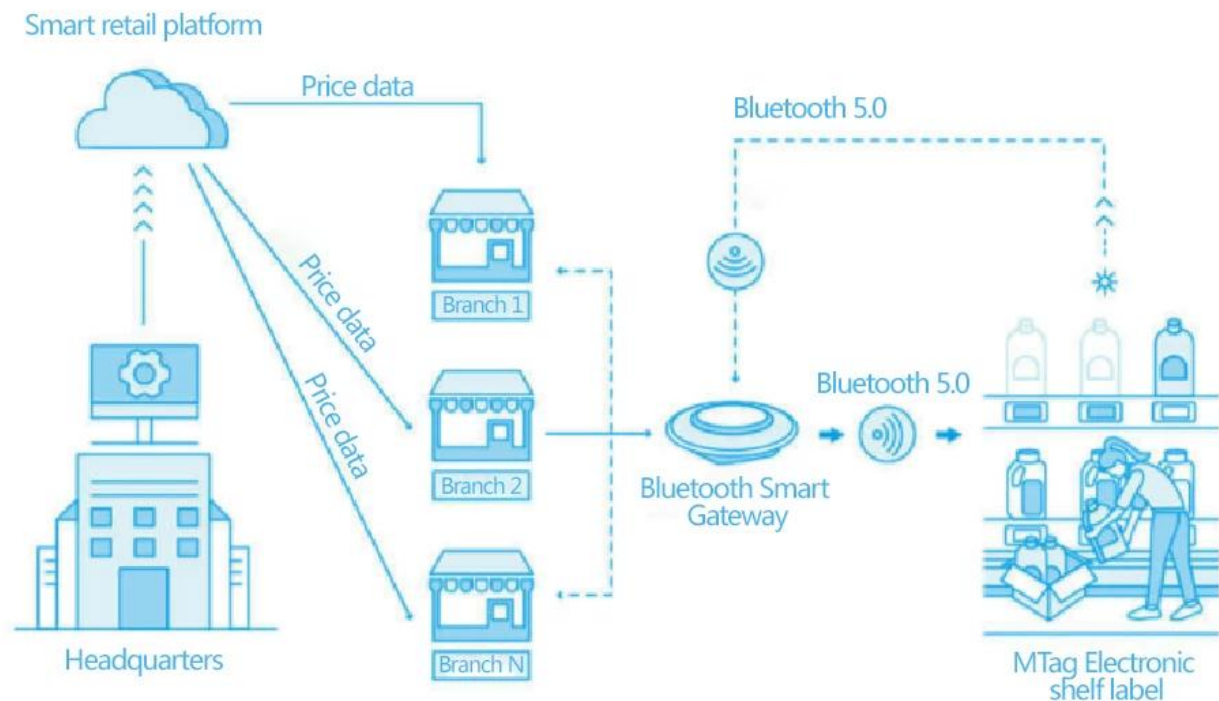

# Electronic shelf label

⊗ Support multiple sizes customization ⊗

The image shows a white electronic shelf label with rounded corners, mounted on a blue background. The label displays the following information:

# OMNI electronic price tag system

The headquarters controls the on-screen display content (item price information) of electronic price tags in each store through the smart retail platform OMNI (cloud), and receives store data feedback

# Electronic shelf label system works

### Bluetooth Smart Gateway

It is omni's self-developed ESL electronic price tag control center

Scans 1,000 management devices simultaneously per second