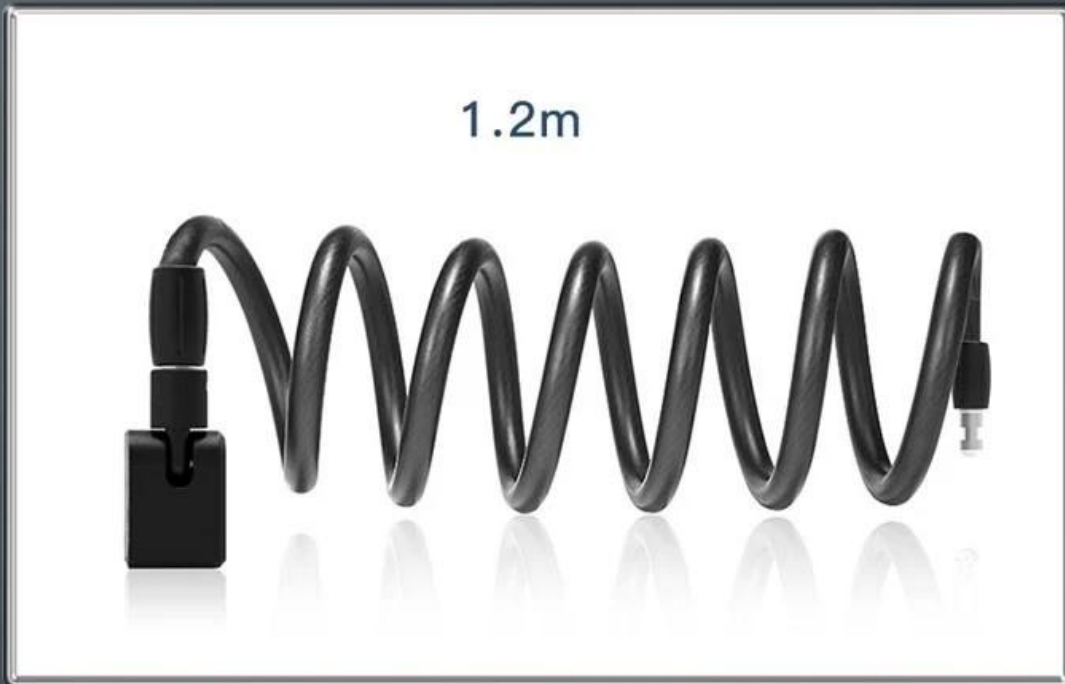

Lock keyless

LOCK WITHOUT KEY SNAP AND LOCK

Reject the traditional key-locked cable lock, snap in and lock without complicated steps

lengthen

EXTENDED RETRACTABLE STEEL CABLE

The extended length of the steel cable is 1.2m

Waterproof

SUPER WATERPROOF IPX8 RATING

Glue encapsulation technology, waterproof IPX8, Soak in water for 3 hours and still use normally, use normally in heavy rain

SHOW DETAILS

product details

01.

ALLOY LOCK CYLINDER