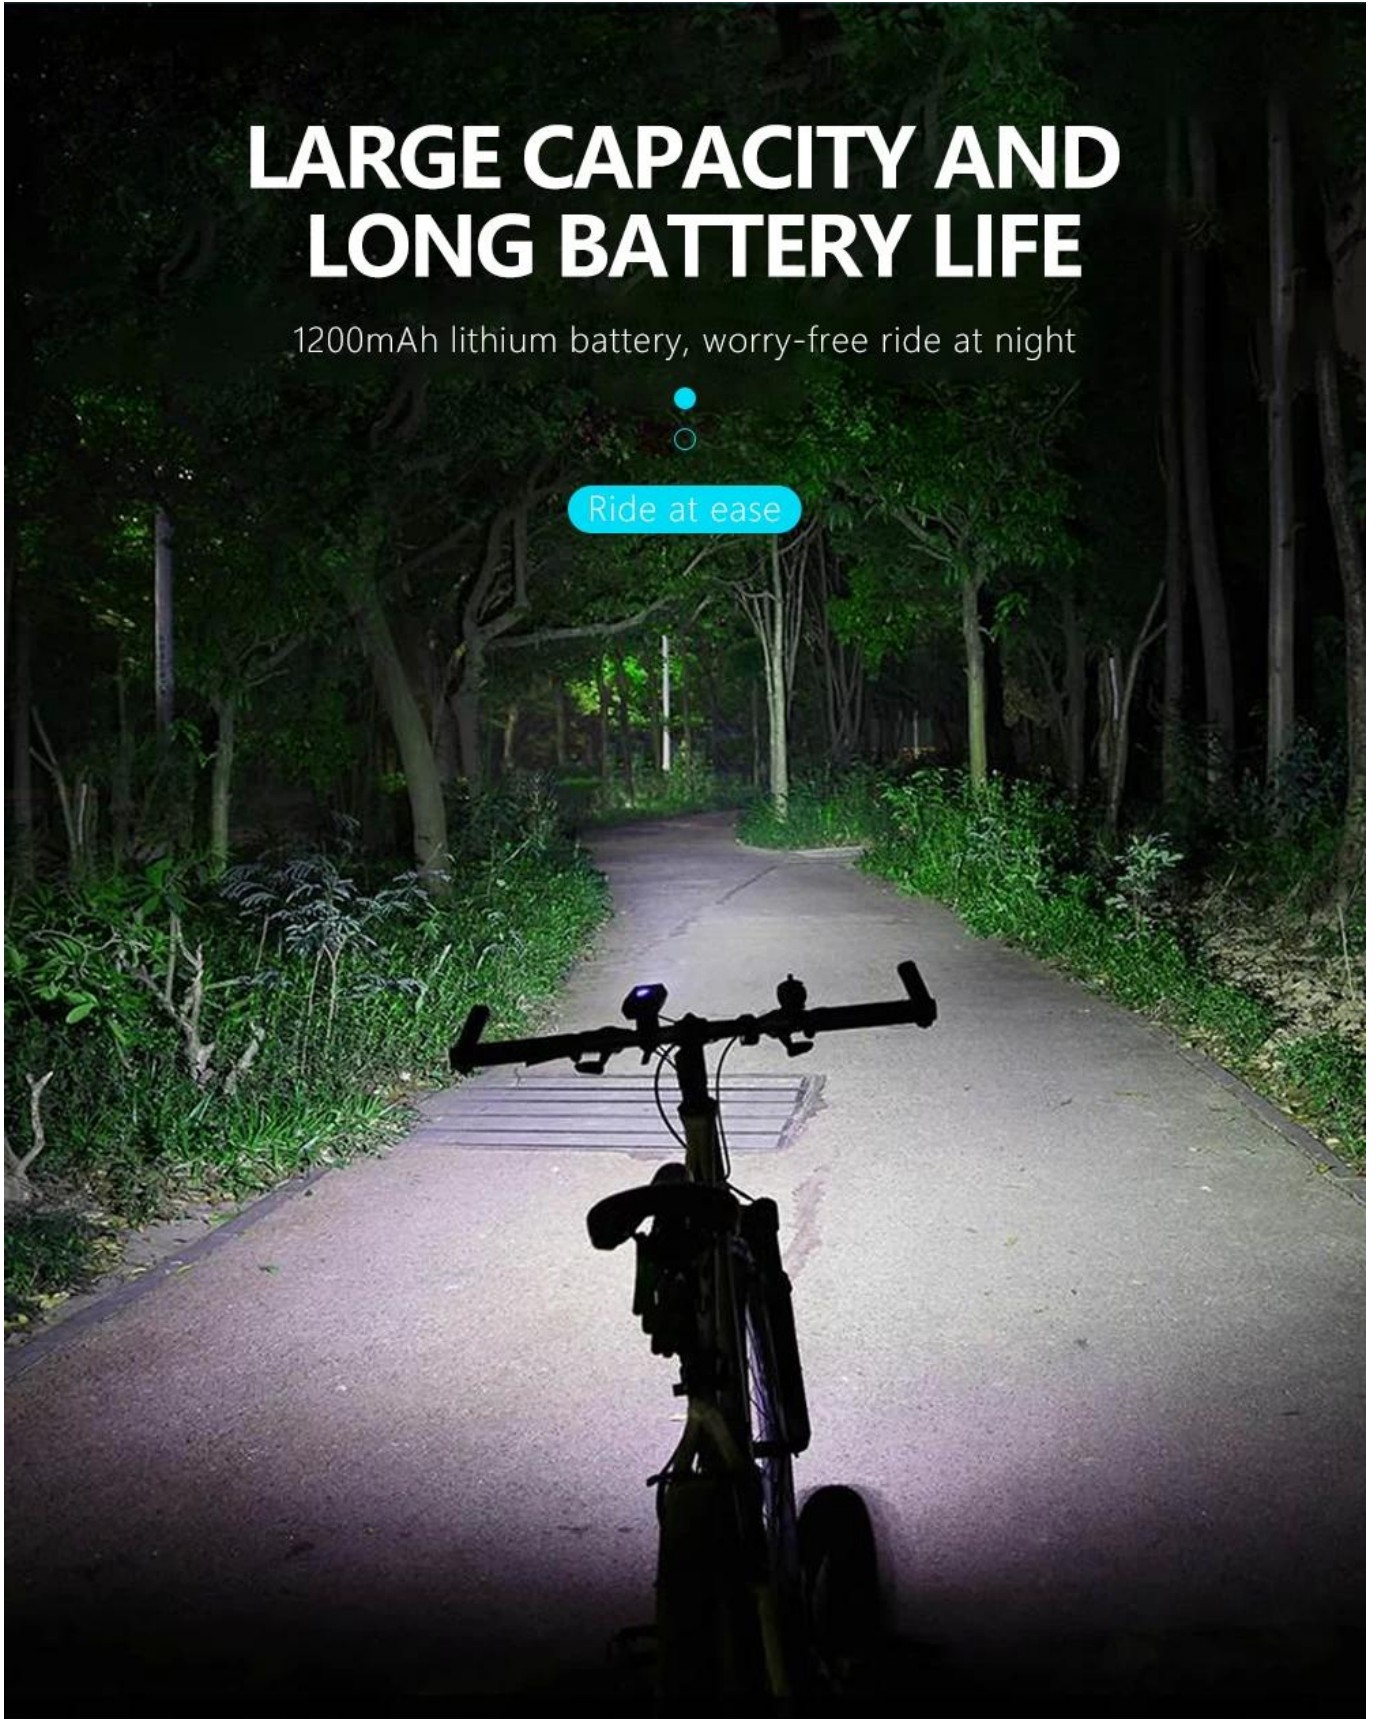

LARGE CAPACITY AND LONG BATTERY LIFE

1200mAh lithium battery, worry-free ride at night

Ride at ease