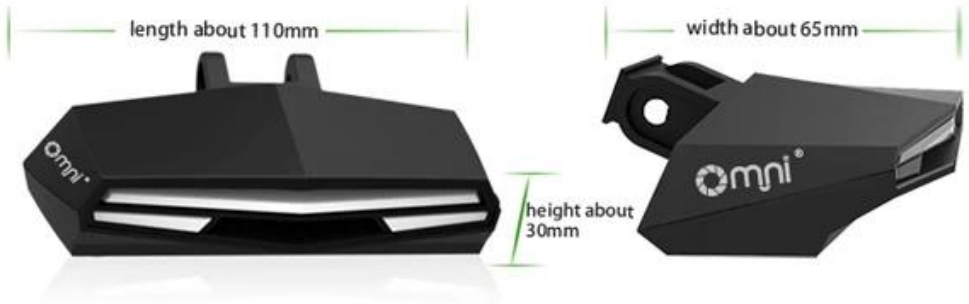

NO.5

Product Size

Rear light size