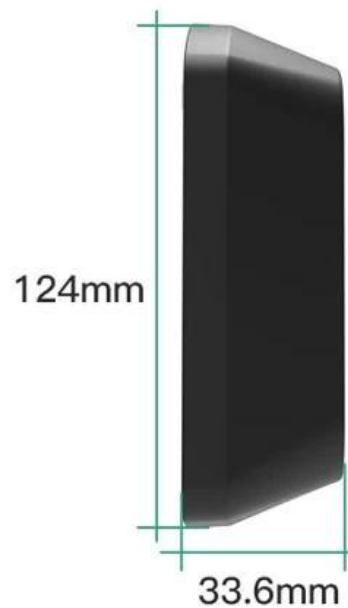

LOCATION AND DIMENSION

For rental&shared bike e-bikes

On seat stays above rear bicycle tire

107mm

124mm

33.6mm

IoT-QR locking and unlocking system

MORE UNLOCK OPTIONS RIDE SHARE EASILY