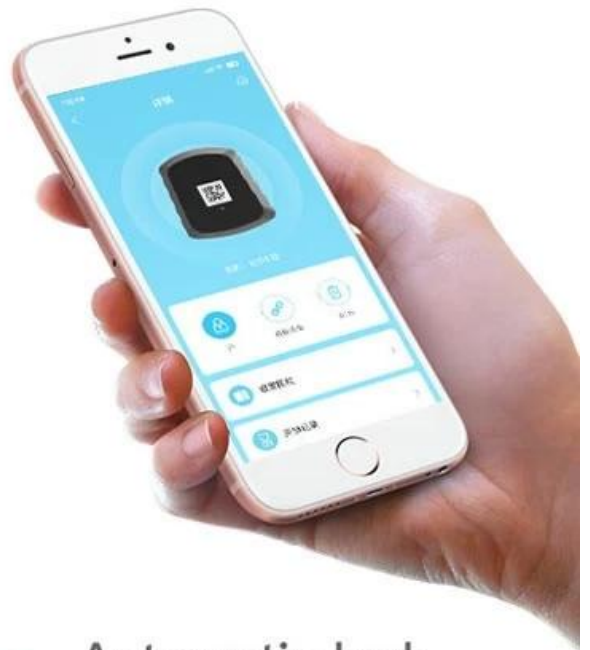

LOCATION AND DIMENSION

For rental&shared bike e-bikes

On seat stays above rear bicycle tire

107mm

124mm

33.6mm

IoT-QR locking and unlocking system

MORE UNLOCK OPTIONS RIDE SHARE EASILY

QR code/Bluetooth/RFID card/Remote unlock,automatic locking

- 1 APP scan QR code
- 2 RFID card unlocks
- 3 Bluetooth connects APP
- 4 Server command

Automatic lock
after payment

Solution

IoT device connects wheel lock