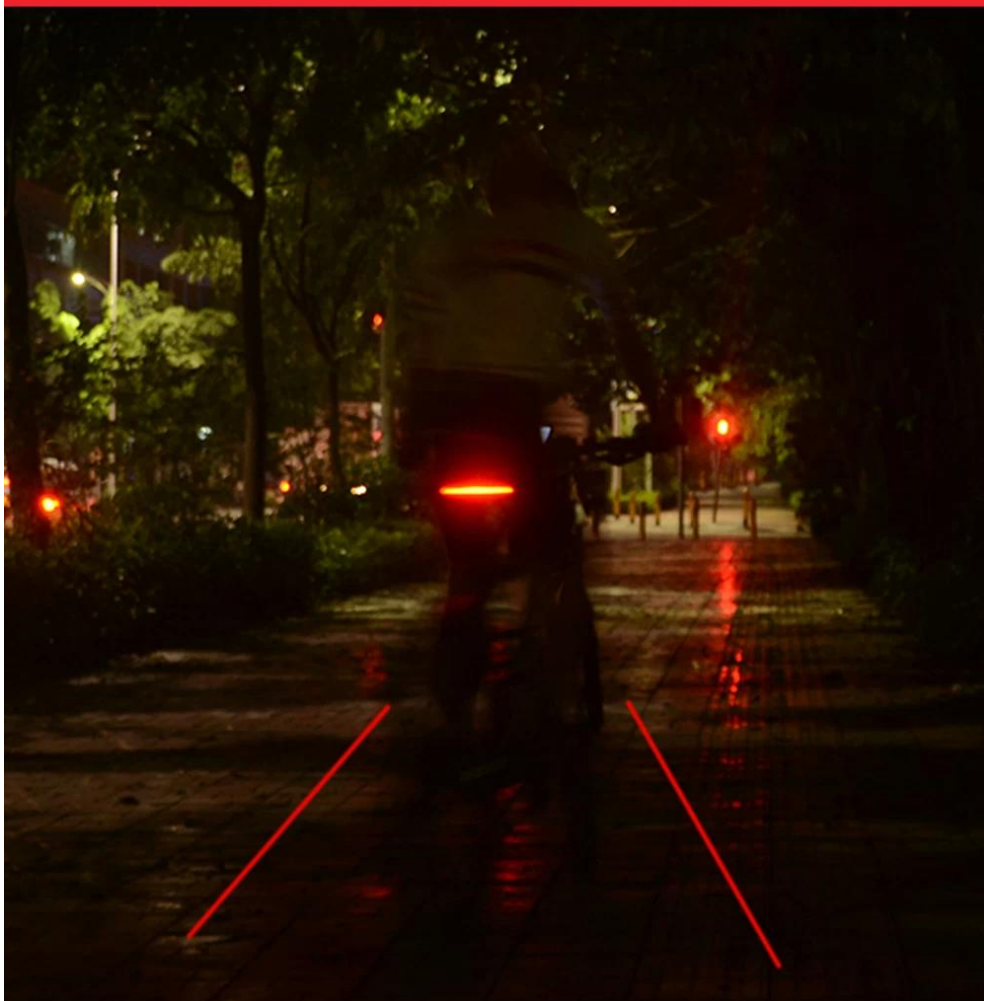

7 WORKING HOURS

HIGHLIGHT WARNING LIGHT

USB RECHARGEABLE

WATERPROOF LEVEL IP66

PRODUCT PARAMETERS

NAME : C1 wireless remote control smart tail light

MODEL : C1

COLOR : black

LIGHTING MOOD : C1 wireless remote control smart tail light

BATTERY : lithium-ion battery

POWER : 2200mAh

CHARGING METHOD : USB

FIXING METHOD : Fixing the riser

B

Brake automatic detection function

When riding a bicycle, when the brake action is sensed, the tail light is highlighted to warn the vehicle behind

REMOTE LIGHT MODE

Red highlight LED

red streamlined high-brightness LED, brightness 85LUX, lighting distance: 100m

STRONG POWER 7 HOURS BATTERY LIFE

Built-in 2200 mAh rechargeable battery
can be used for more than 7 hours after fully recharged