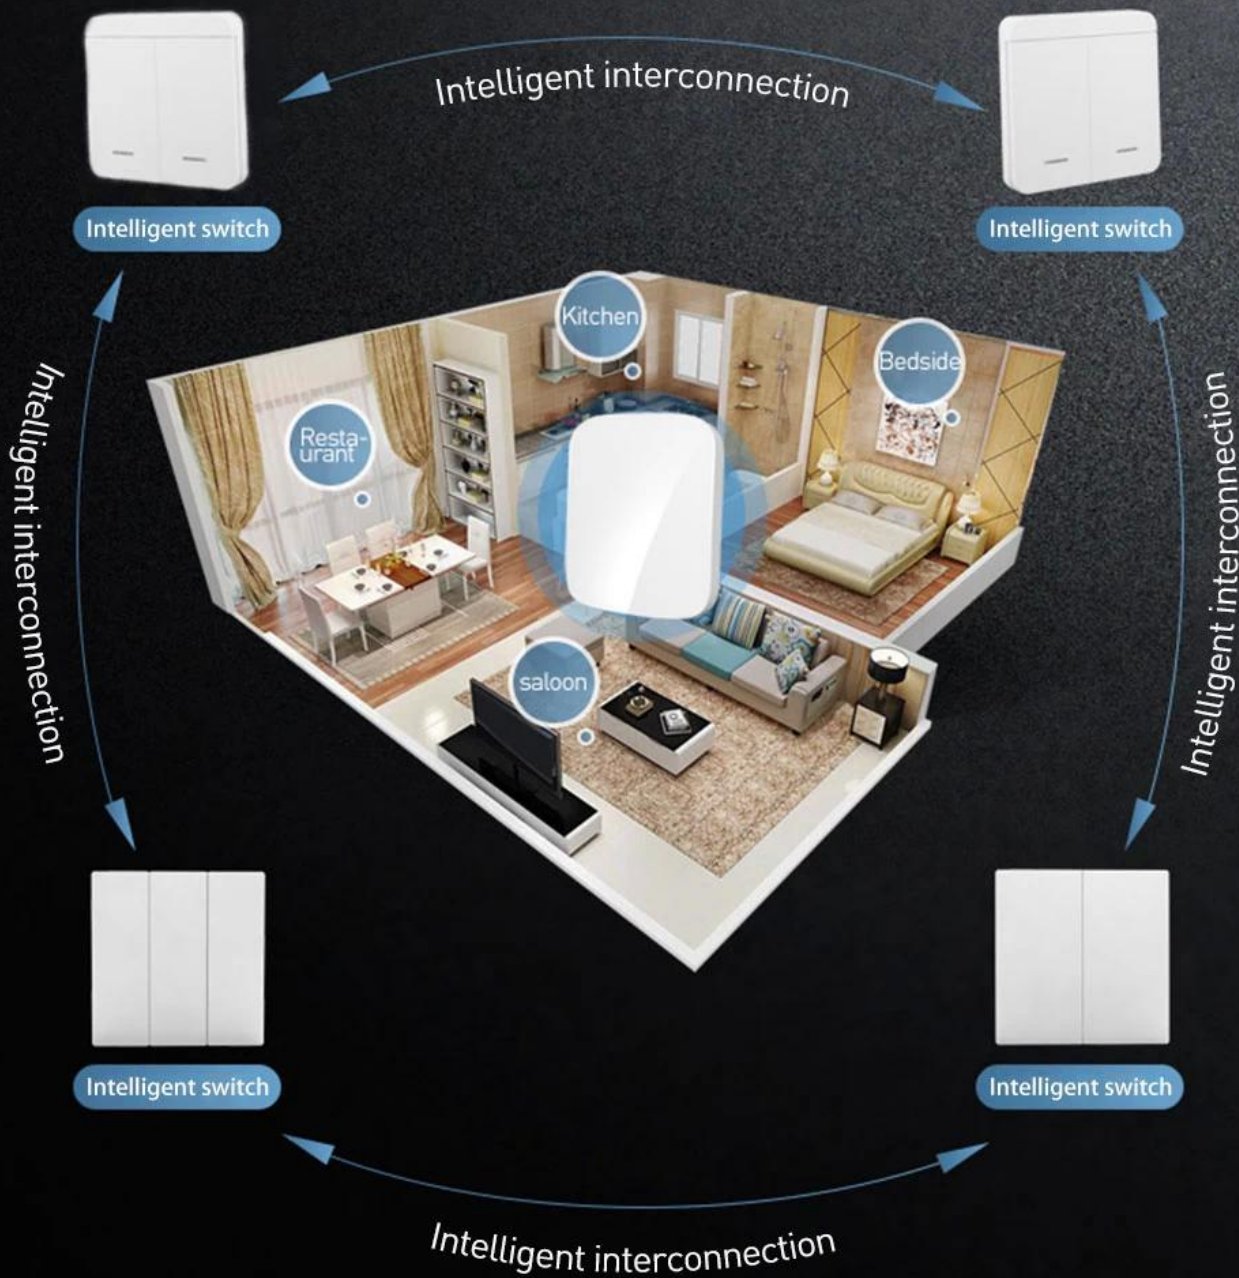

# Omni app direct connection

*Dress up your home*

Body induction

Touch switch

LED backlight

Time switch

Voice control

APP control

Scenario mode

Group control mode

# More intimate operation

Compatible with existing usage habits

Press the key to turn on or off the light controlled by the original switch

Touch the key (do not press), the indicator light will display the key status