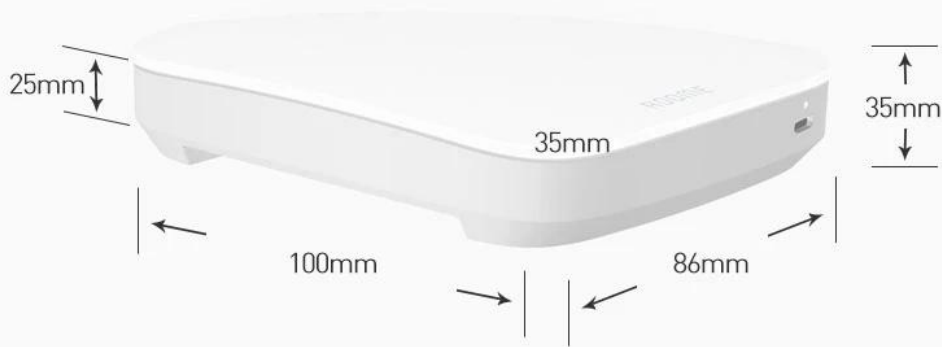

# Product parameters

switch type	There must be a zero line at the WiFi direct connection switch
Panel form	Capacitive touch and blue indicator
weight	170g
control mode	App remote control, local touch control AI intelligent speaker control
Shell material	PC flame retardant material
input voltage	100Vac~240Vac
ZigBee networking	Self contained gateway