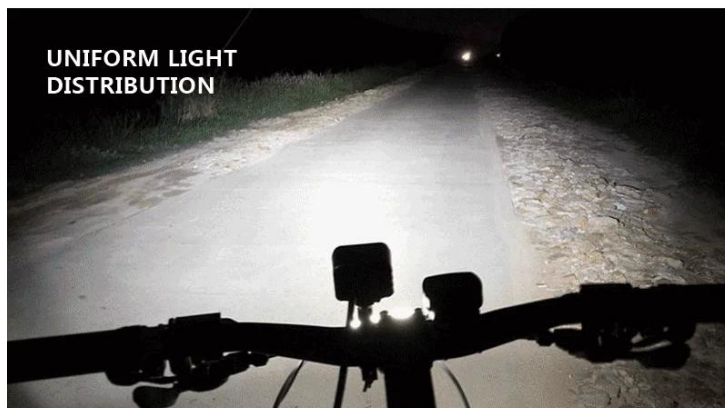

USB INTERFACE

LIGHT SENSOR

RUBBER SWITCH

ANGULAR  
LIGHT CUP

UNIFORM LIGHT  
DISTRIBUTION

□□ □□ □□

**GERMAN STANDARD**  
STVZO authenticate safety and intelligent enviromental protection

**BRACKET TIGHTNESS NUT**

slip surface groove design,  
easy to rotation, adjustable.

**QUICK CHARGING**

Use home phone charging head,  
connect the USB cable, can charge for light.