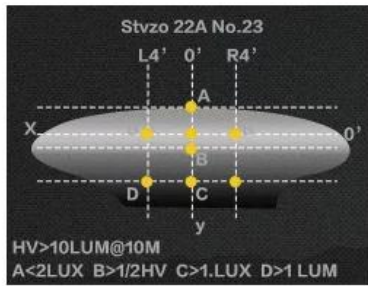

USB INTERFACE

LIGHT SENSOR

RUBBER SWITCH

ANGULAR  
LIGHT CUP

UNIFORM LIGHT  
DISTRIBUTION

□□ □□ □□

**GERMAN STANDARD**  
STVZO authenticate safety and intelligent enviromental protection

**BRACKET TIGHTNESS NUT**

slip surface groove design,  
easy to rotation, adjustable.

**QUICK CHARGING**

Use home phone charging head,  
connect the USB cable, can charge for light.