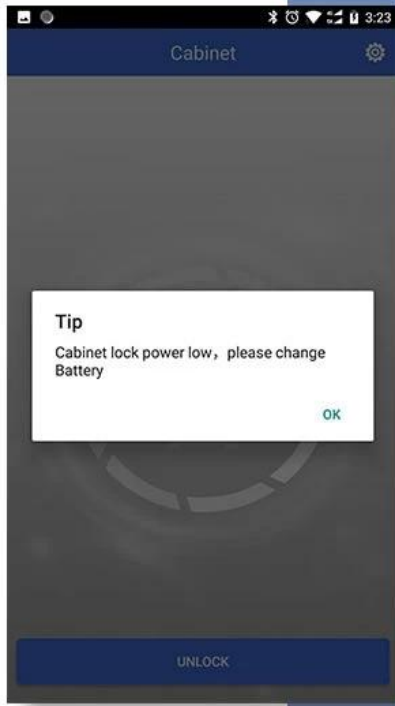

# 01

Keyless

One step to unlock

02

Invisible warded installation  
Simple drap  
Beautiful and safe

# 03

Low battery reminding because it wouldn't be opened without power.

L O W P O W E R

C O N S U M P T I O N

THE PERFORMANCE  
OF THE CONTROL

Low power design of the battery-powered measure-nodes is one of the key technologies of whether or not the system is feasible.