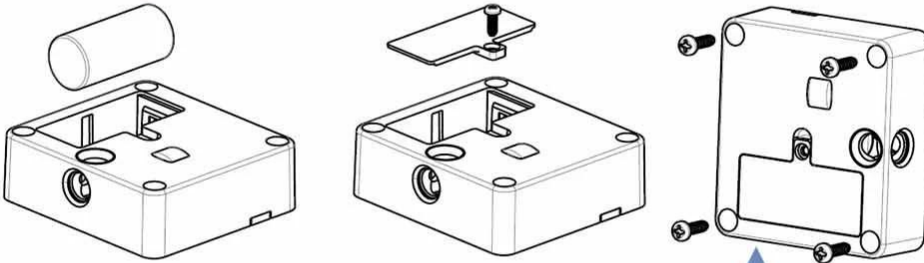

## WORKING ANGLE

Choose an appropriate installation angle as the actual situation of your cabinet.

90° installation

180° installation

# Installation

**1** The lock will be activated by SONY or Panasonic battery CR123A, 3V,1400mAh. Also, make sure the electrode is correct. When the battery is installed, the lock beeps.

**2** Before install, please test the master with lock and unlock function normally.