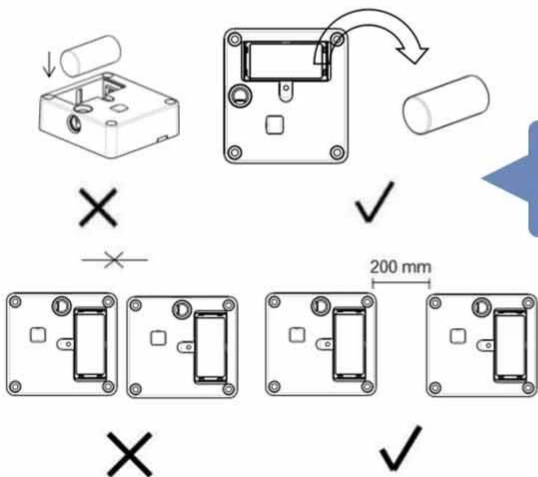

## WORKING ANGLE

Choose an appropriate installation angle as the actual situation of your cabinet.

90° installation

180° installation

# Installation

**1** The lock will be activated by SONY or Panasonic battery CR123A, 3V,1400mAh. Also, make sure the electrode is correct. When the battery is installed, the lock beeps.

**2** Before install, please test the master with lock and unlock function normally.

**3** The lock can only be installed the materials like wood, plastic and non-magnetic materials that a maximum thickness of 25mm.

**4** When you pulled up two pairs of screw, you need to check the position correct and must make the necessary adjustment before fixing up the screws.