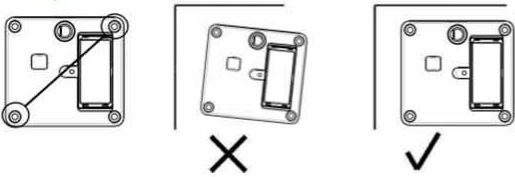

4 When you pulled up two pairs of screw, you need to check the position correct and must make the necessary adjustment before fixing up the screws.