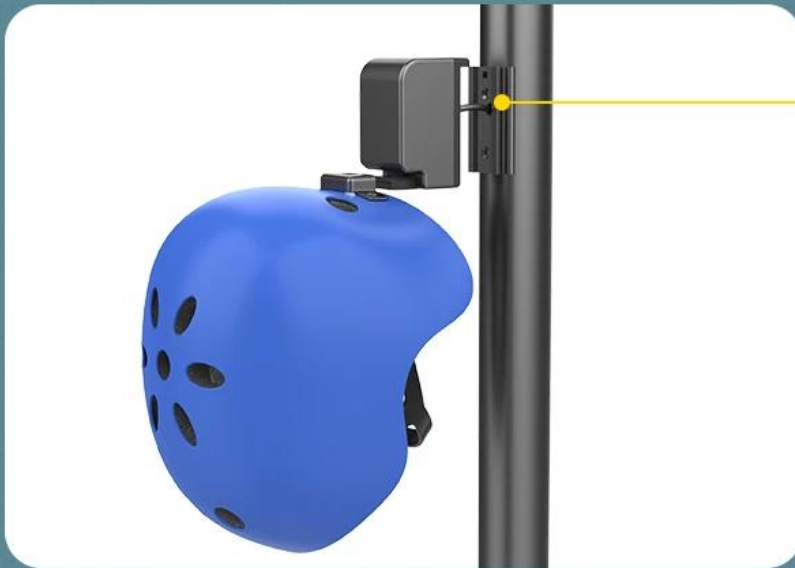

Helmet lock

SECURITY ANTI-THEFT HELMET LOCK

With Superior quality Helmet Locks, Greatly to
reduce Helmets damage and missing

APPLICATION
BACKGROUND

APPLICATION BACKGROUND

Based on safety system,aim at safe riding and to effective manage of scooters,E-bicycles,Motorcycles,Bicycles,etc.

2 OPTIONS FOR SWITCH

Bluetooth Unlock
by Mobile APP

IOT Switch Lock
with Serial port

IOT version: Use UART communication wire connect with IOT, IOT can control lock status.

Bluetooth version: Add suitable bracket, connect with phone app via BLE, App remote control lock status.

Helmets hang with rope
disorderly, easy to drop
and crash

Helmets with mechanical
locks, poor efficiency with
manually unlock

VS

Omni's helmet

Helmet fixed on tub, Wiring hidden, Aesthetic and minimalist design, Bluetooth wireless connection, APP switch lock/unlock, one-stop easily to manage