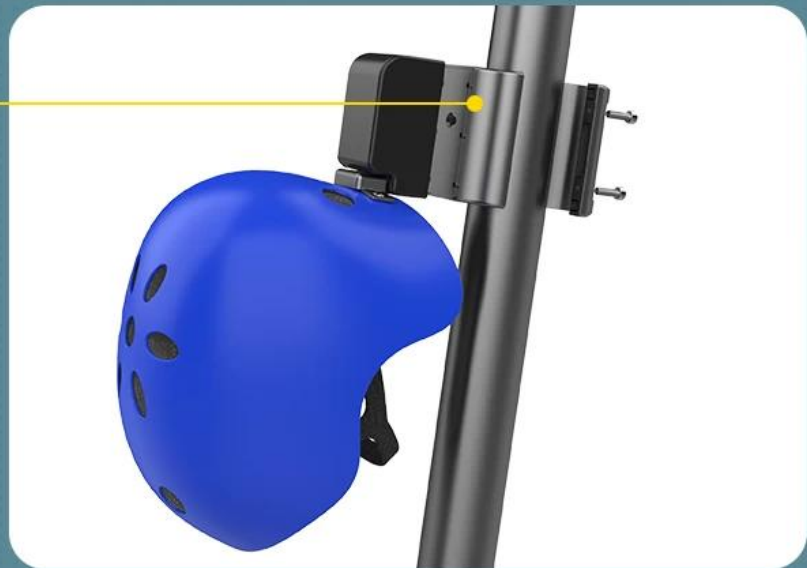

2 OPTIONS FOR SWITCH

Bluetooth Unlock
by Mobile APP

IOT Switch Lock
with Serial port

IOT version: Use UART communication wire connect with IOT, IOT can control lock status.

Bluetooth version: Add suitable bracket, connect with phone app via BLE, App remote control lock status.

COMPARISON

Other Products in market

Helmets are locked by rope,
Very easy to Knotting,
damaged and missing

Helmets placed in a fixed
station, disconnected with
riding tools, Consume a lot of
time to find station

Helmets hang with rope
disorderly, easy to drop
and crash

Helmets with mechanical
locks, poor efficiency with
manually unlock

VS

Omni's helmet

Helmet fixed on tub, Wiring hidden, Aesthetic and minimalist design, Bluetooth wireless connection, APP switch lock/unlock, one-stop easily to manage