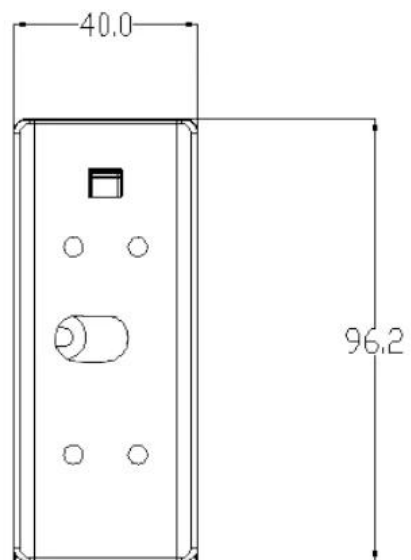

PHYSICAL DIMENSION