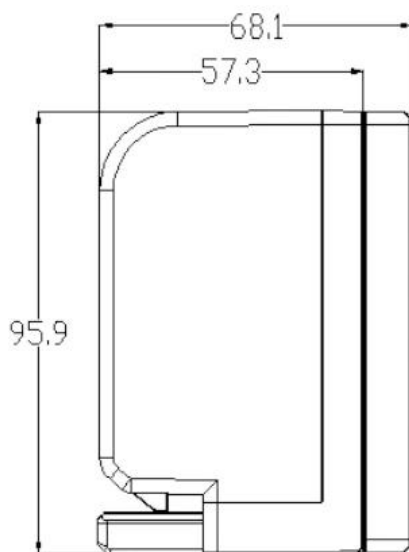

PHYSICAL DIMENSION