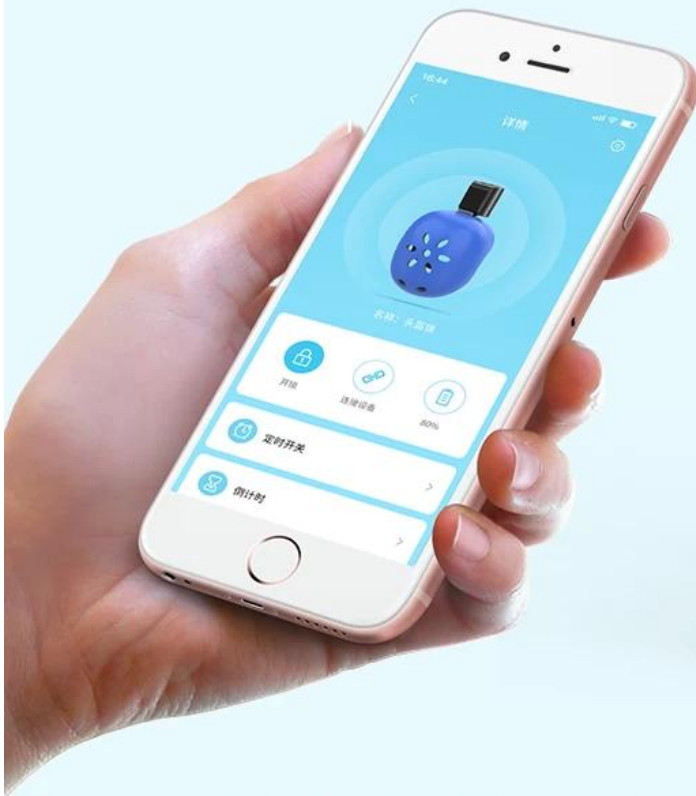

2 OPTIONS FOR SWITCH

Bluetooth Unlock
by Mobile APP

IOT Switch Lock
with Serial port

IOT version: Use UART communication wire connect with IOT, IOT can control lock status.

Bluetooth version: Add suitable bracket, connect with phone app via BLE, App remote control lock status.

Helmets hang with rope
disorderly, easy to drop
and crash

Helmets with mechanical
locks, poor efficiency with
manually unlock

VS

Omni's helmet

Helmet fixed on tub, Wiring hidden, Aesthetic and minimalist design, Bluetooth wireless connection, APP switch lock/unlock, one-stop easily to manage

PATENTED SECURITY IDENTIFICATION AND ANTI-THEFT TECHNOLOGY

Patented electromagnetic induction
technology Identified Helmets Unlock/Lock for
borrowing and returning

WATERPROOF AND DUSTPROOF

IP67 Degree ,well sealed,easy to
cope with severe weather