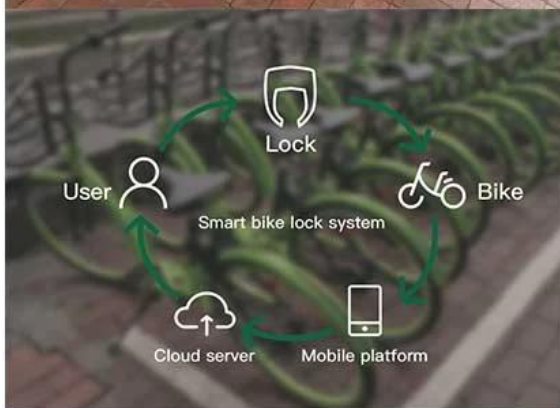

2 OPTIONS FOR SWITCH

Bluetooth Unlock
by Mobile APP

IOT Switch Lock
with Serial port

IOT version: Use UART communication wire connect with IOT, IOT can control lock status.

Bluetooth version: Add suitable bracket, connect with phone app via BLE, App remote control lock status.

Helmets hang with rope
disorderly, easy to drop
and crash

Helmets with mechanical
locks, poor efficiency with
manually unlock

VS

Omni's helmet

Helmet fixed on tub, Wiring hidden, Aesthetic and minimalist design, Bluetooth wireless connection, APP switch lock/unlock, one-stop easily to manage

REAL VIEW

PHYSICAL DIMENSION

Omni

Omni 提供 100% 环保的共享单车系统，用户可以通过手机 APP 轻松租用和归还。Omni 提供 100% 环保的共享单车系统，用户可以通过手机 APP 轻松租用和归还。Omni 提供 100% 环保的共享单车系统，用户可以通过手机 APP 轻松租用和归还。

Omni 提供 OMNI 的 "智能骑行系统解决方案"。

The company cases

Intelligent riding system solution

Sharing bike

Sharing parking

Sharing scooter

The strength of company

Sales team

Engineering R&D

Production plant