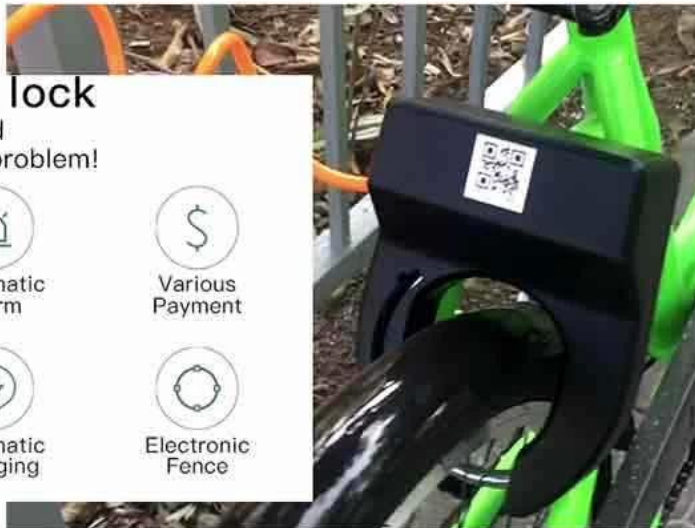

# MAIN FUNCTIONS

Bluetooth connection to unlock

Color to choose

- Black
- Blue
- Green
- Yellow

## The chain bike lock

is designed and supplied to solving the last mile problem!

Precise Location

Automatic Alarm

Various Payment

Parking Area Recommendation

Automatic Charging

Electronic Fence

## How it works

Bluetooth connection to unlock

APP upload lock ID number to the server

Lock unlock the lock after the completion of the successful return to the server, the server began billing

After the end of the ride, the user manually lock, lock upload lock information to the service station, the end of billing and deduction.