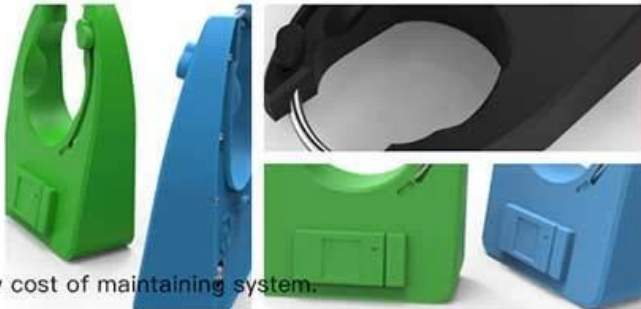

CHIAN BICYCLE SHARING LOCK

to solving the last mile problem!

CREATIVE