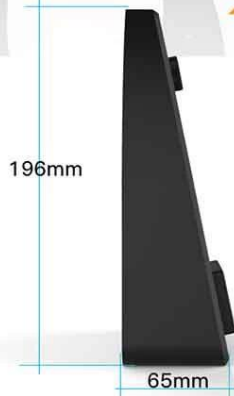

DESIGN & COLOR can be customized

WEIGHT

Weight: 1.2KG