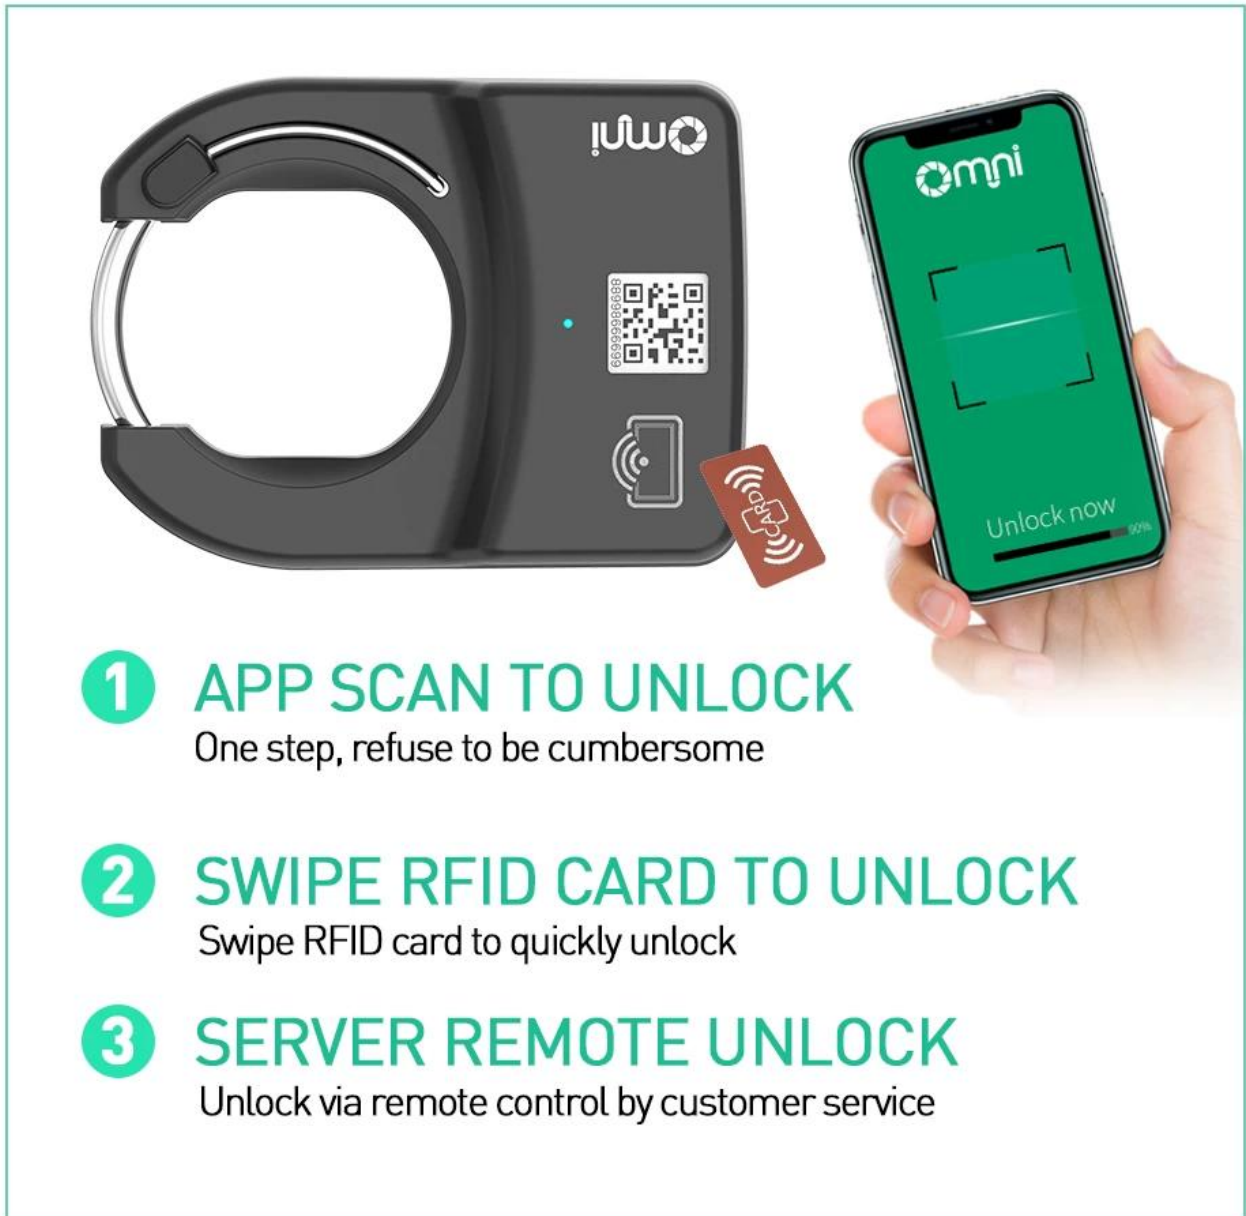

+

sharing bike

+

APP

+

Backstage management

Omni 是一个整体解决方案，由锁、共享自行车、APP 和后台管理组成。3 个核心模块：锁、APP 和后台管理。

ADVANTAGE

Multiple features superior to the industry

OmniGPS 门窗 门禁 防盗 报警 对讲 摄像头 门禁 考勤 门禁 门禁 门禁 门禁 门禁 门禁 门禁 门禁

BUZZER ALARM

GEO-fence : for parking area, forbidden area ...

Anti-thief alarm :
moving bike without unlock
triggers alarm to server

The buzzer will trigger a 80dB
tamper alarm to prevent thieves.

TRACK AND TRACE

Smart lock has built-in function
Accurate GPS accurate worldwide
track. To prevent tampering
The lock will send you a tampering
alert, and
Keep your detailed GPS tracking
The movement of the bicycle.
perhaps you
Forgot where to put the bike? No
Problem, your lock always helps
you find it

Battery:two 6000/
one 8000mAh
lithium batteries

Waterproof:IP67

Lock catch diameter:
10mm