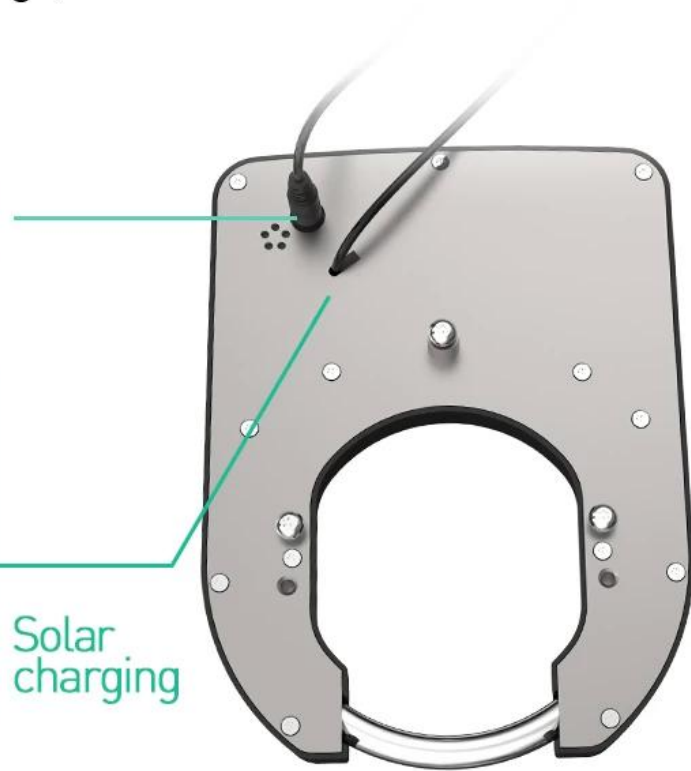

Battery option : 6000mAh / 8000mAh

FAST CHARGING SOLAR CHARGING

Support 6V 3A fast charge,
support solar charging

6V 3A fast charge

WATERPROOF IP67

Excellent waterproof to Prolong
life time

STRONGER DESIGN RING DIAMETER