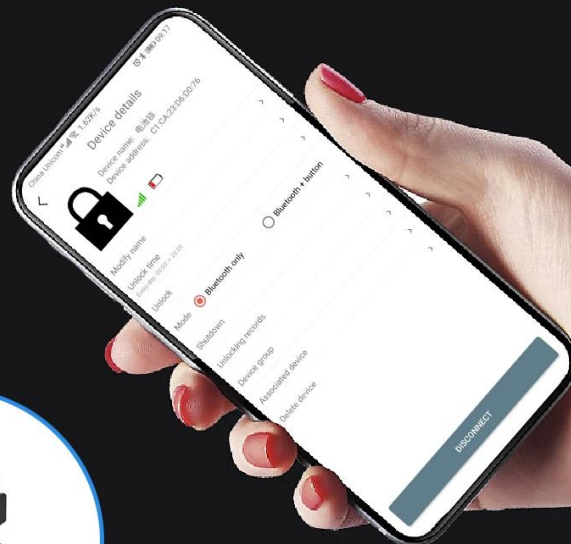

are easy to break

easy to be picked

easy to lose

affect the appearance
of the scooter

BATTERY LOCK

-keyless unlock-

SIX INNOVATIVE FUNCTIONS

battery lock opens the keyless era of electric vehicles

BATTERY LOCK

-keyless unlock-

ONE-KEY UNLOCKING VIA MOBILE APP

BATTERY LOCK

-keyless unlock-

SAFER AND MORE BEAUTIFUL

Hidden installation Installed inside the car body

BATTERY LOCK