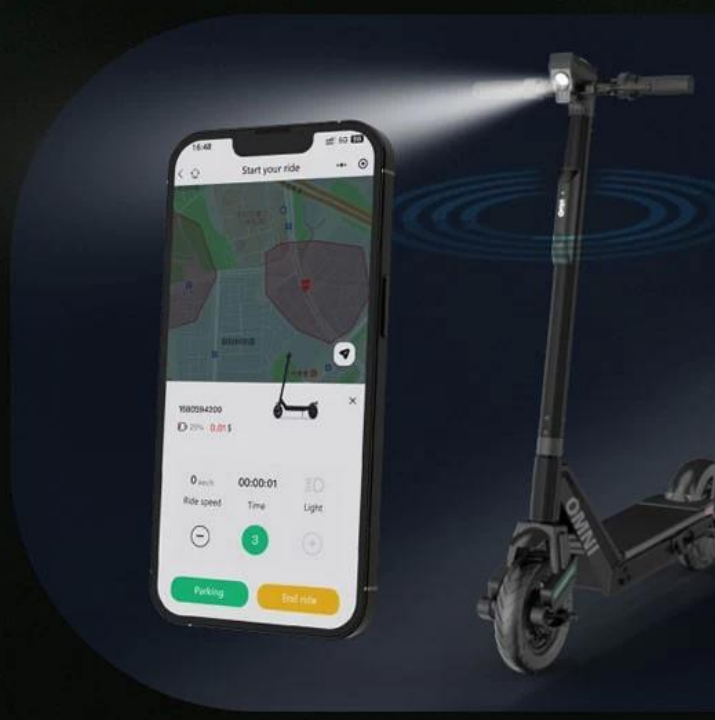

# Multi-functionality Comprehensive Upgrade

Dual-frequency  
Inertial Guidance

Real-time  
Localization

Real-time  
reporting

4G/BLE  
Communication

Local  
GEO-fence

## Riding page

Vehicle power, navigation, riding data, lighting/gear control, fee, etc.

# Easy Smart Mobility

Urban mobility, Easy to manage

SCAN CODE  
TO RIDE

App one-click scanning  
Unlock the vehicle

## VEHICLE CONTROL

Gear/light control, can  
pause riding, real-time  
view power & riding time.

- 〇〇〇〇〇〇 〇〇〇 〇〇 〇〇 〇〇 〇〇〇 〇〇〇〇 〇〇〇 〇 〇〇〇 〇〇〇 〇〇 〇〇〇 〇〇〇〇 〇〇 〇〇〇 〇〇 〇〇〇〇  
〇〇 〇〇〇 〇〇〇 〇〇〇〇〇.