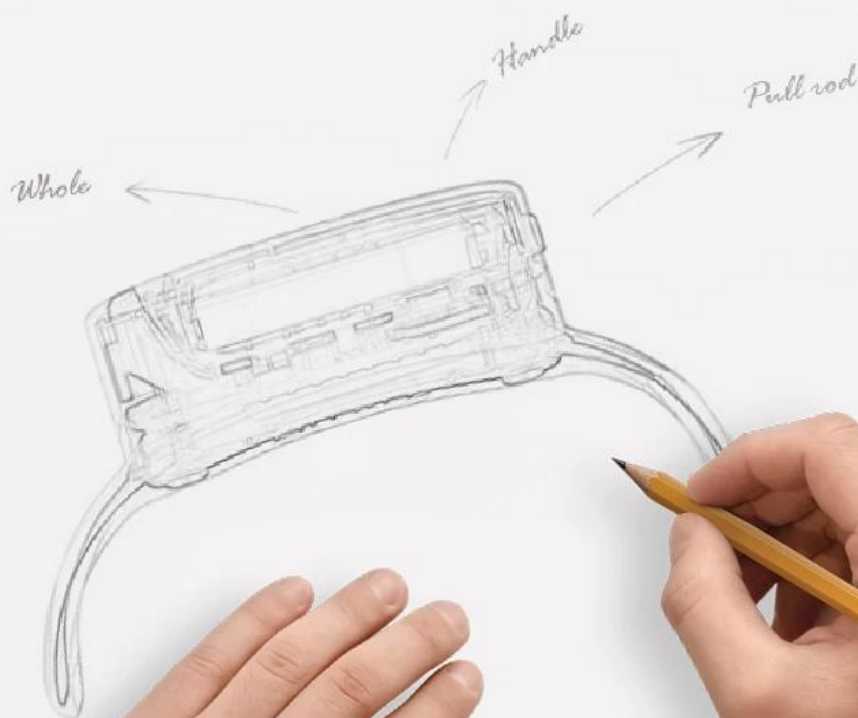

FULL TIME BODYGUARD

intelligent pet tracker

Full system solution provider

Don't worry about pet loss or
accidental injury

Security and
intelligence pet tracker

REAL TIME
POSITIONING

Does not harm hair
and has strong air permeability.

It is not
easy to stick wool.

SMART TRACKER FOR PETS

Pet's full-time bodyguard

TRACKER

Where are 90% going

Tens of millions of pets are lost or stolen every year around the world, only 10% of which are recovered by owners

SMART COLLAR

Autonomous design

A pet intelligent collar independently developed and designed by OMNI intelligent

SMART POSITIONING

GPS positioning

GPS precise positioning, and can set a safe distance, pet out of bounds, alarm alert

More accurate
positioning

Faster
processing

More stable
platform

MONITORING AROUND

PA composite

Composite material, wear resistance 3 times more than conventional PET ring, good air permeability, sliding clasp, adjustable according to pet