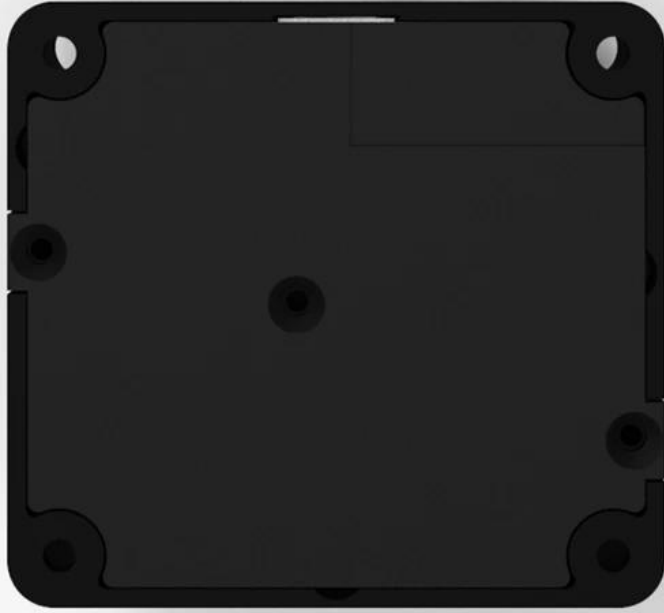

NO HOLES

# Intelligent hidden cabinet lock

Refuse the key to live easy

NECESSARY FOR  
HOME AND OFFICE

**THICKENED STEEL LOCK  
TONGUE WITH METAL LOCK CORE**

**SWIPE TO OPEN**

**NO OPENING, INVISIBLE  
CONCEALED INSTALLATION**

- Thickened lock core
- Swipe to open
- Anti-lock

**FACTORY**

HOME AND OFFICE ESSENTIAL

**DIRECT SALES**

SENSING DISTANCE UP TO 5CM

## MATCH ITERATIVE CPU

Adopt new iteration professional CPU  
Applied to card sensing algorithm

Effective sensing distance up to 5cm