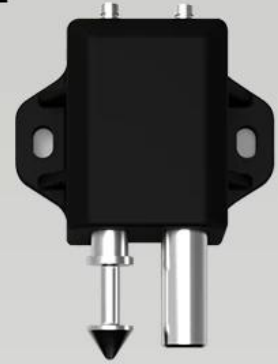

# Intelligent hidden cabinet lock

Refuse the key to live easy

NECESSARY FOR  
HOME AND OFFICE

**THICKENED STEEL LOCK  
TONGUE WITH METAL LOCK CORE**

**SWIPE TO OPEN**

**NO OPENING, INVISIBLE  
CONCEALED INSTALLATION**

- Thickened lock core
- Swipe to open
- Anti-lock

**FACTORY**

HOME AND OFFICE ESSENTIAL

**DIRECT SALES**

SENSING DISTANCE UP TO 5CM

# THICKENED SOLID STAINLESS STEEL BOLT