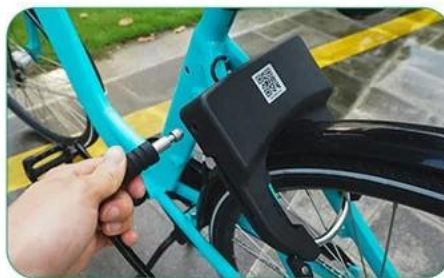

Features of Smart Bike Locks

A smart device for bikes/E-bikes

Horseshoe lock+
cable lock
2 in 1

Multiple location
accurate and
stable

Alloy material

IPX7
waterproof

4G communication
real-time
transmission

10mm lock
shackle
Anti-shear

Smart bike lock+cable

2 in 1 design

BIKE LOCK
EBIKE LOCK

Horseshoe lock is the main, steel cable lock as an auxiliary,
suitable for bicycle, ebike and other models locking and fixing

Use cable lock to lock the bike

Double lock, security upgrade

IoT 101

1, IoT 101 101, IoT 101 101 101 101-101-101.

2, IoT 101: 101 101, 101

101 101 101 101 101 101 101 101.

Problems encountered by traditional bicycle locks

Manual unlock is cumbersome