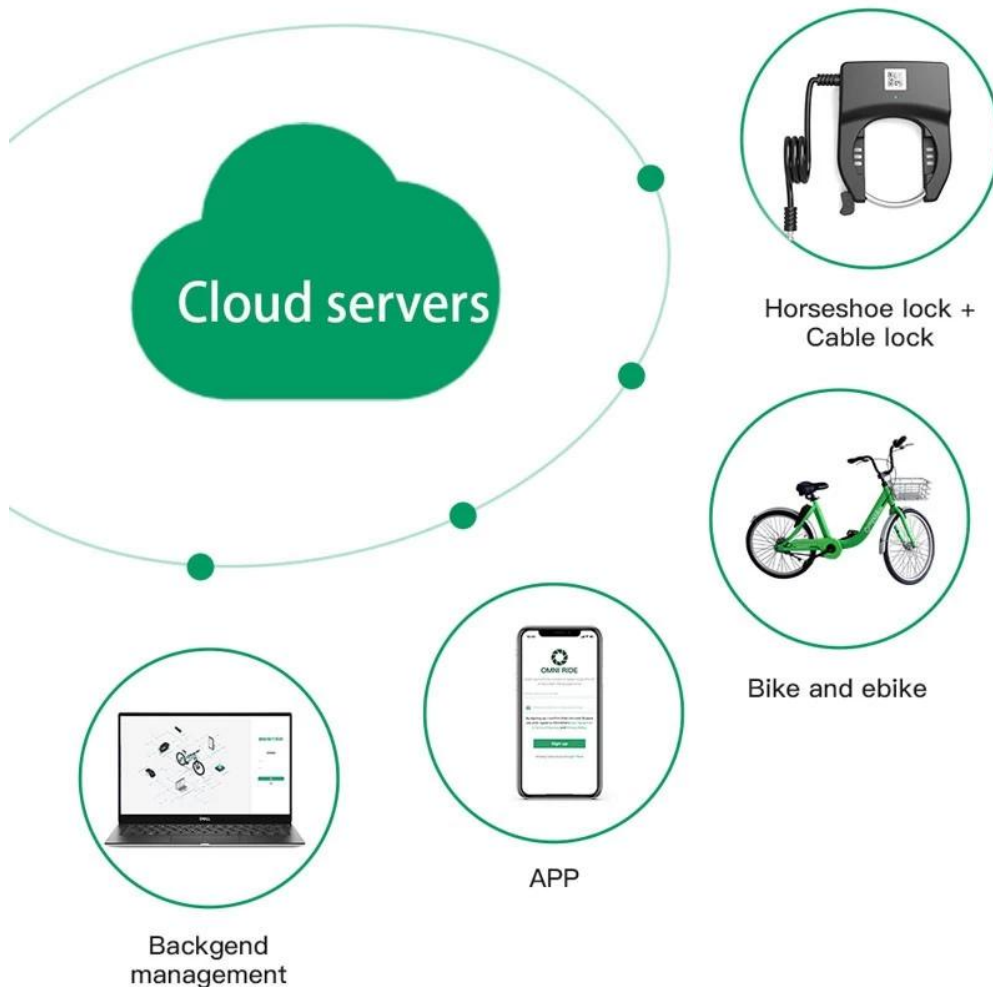

Smart bike lock+cable

2 in 1 design

BIKE LOCK
EBIKE LOCK

Horseshoe lock is the main, steel cable lock as an auxiliary,
suitable for bicycle, ebike and other models locking and fixing

Use cable lock to lock the bike

Double lock, security upgrade

IoT 101

1, IoT 101 101, IoT 101 101 101 101-101-101.

2, IoT 101: 101 101, 101

101 101 101 101 101 101 101 101.

Problems encountered by traditional bicycle locks

Manual unlock is cumbersome

Easily broken

Parking mess

Ride share service and smart park

One-stop solution

Solar panel charging Long battery life

BIKE LOCK
EBIKE LOCK

Support solar charging /USB charging /DC charging,
providing long battery life.