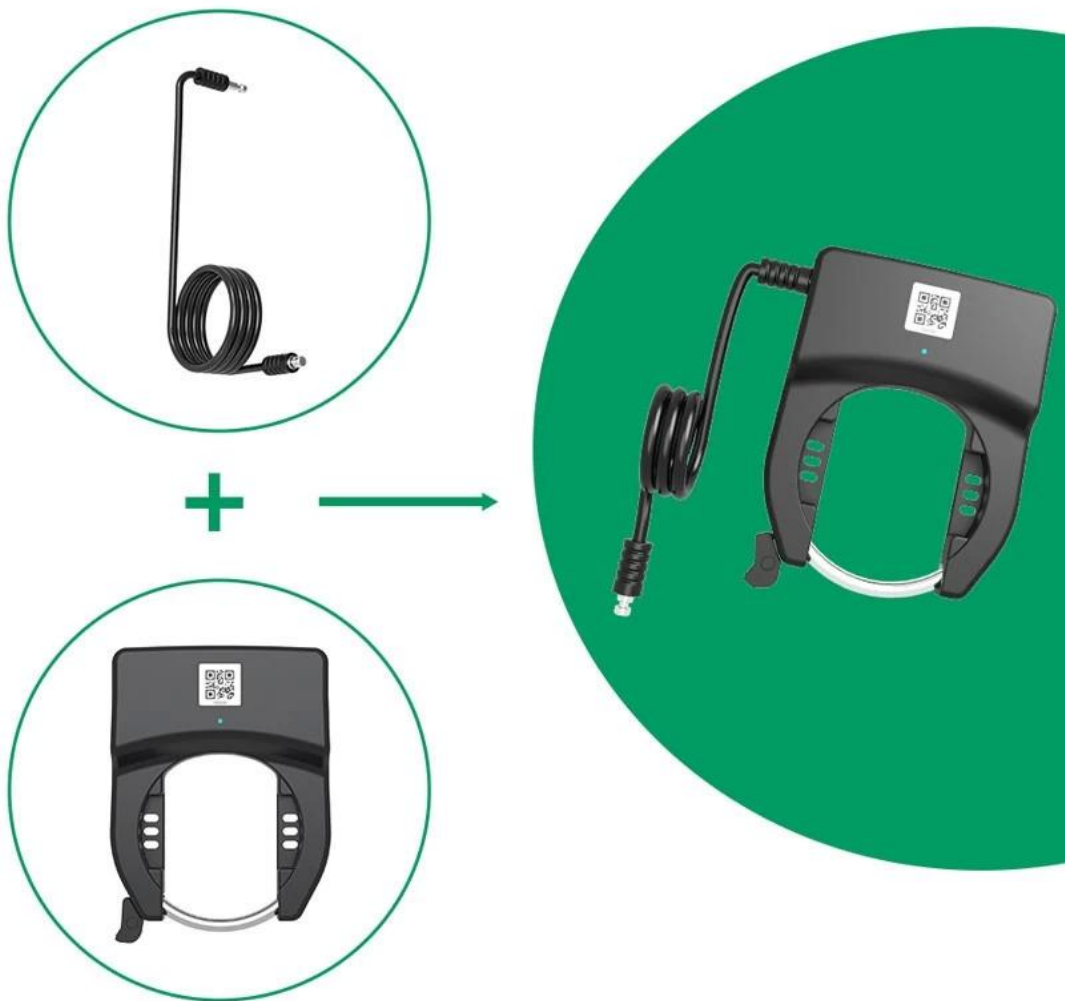

Features of Smart Bike Locks

A smart device for bikes/E-bikes

Horseshoe lock+
cable lock
2 in 1

Multiple location
accurate and
stable

Alloy material

IPX7
waterproof

4G communication
real-time
transmission

10mm lock
shackle
Anti-shear

Smart bike lock+cable

2 in 1 design

BIKE LOCK
EBIKE LOCK

Horseshoe lock is the main, steel cable lock as an auxiliary,
suitable for bicycle, ebike and other models locking and fixing

Use cable lock to lock the bike